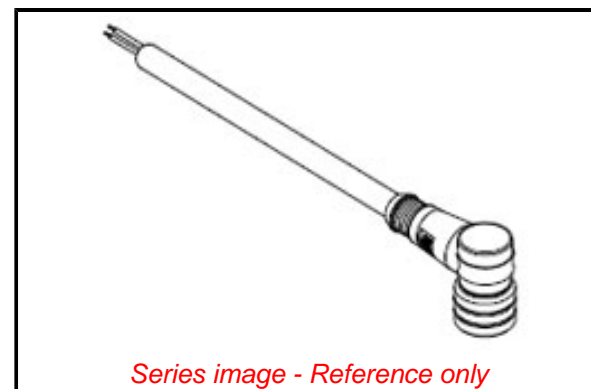

PLEASE CHECK WWW.MOLEX.COM FOR LATEST PART INFORMATION

Part Number: [1200651444](#)
Status: **Active**
Overview: Brad Micro-Change (M12) Connectors
Description: Micro-Change (M12) Single-Ended Cordset, 3 Poles, Female (90°) to Pigtail, 22 AWG, PVC Cable, 2.0m (6.56') Length

Documents:

[Drawing (PDF)](#) [RoHS Certificate of Compliance (PDF)](#)

Agency Certification

CSA LR6837
UL E152210

General

Product Family Industrial Cordsets
Series [120065](#)
Connector End A Micro-Change (M12)
Connector End B Pigtail
IP Rating IP67
Material - Contact Copper Alloy
Overview [Brad Micro-Change (M12) Connectors](#)
Product Name Micro-Change (M12)
Region America
Type Single Ended
UPC 78172553831

Physical

Cable Diameter 4.57mm (.180")
Cable Length 2.0m (6.56')
Color - Cable Jacket Yellow
Coupling Style Threaded
Gender Female-Pigtail
Keyway Single
LED Indicator No
Material - Cable Jacket PVC
Material - Connector Body PUR
Material - Coupling Nut Nickel-plated Brass
Material - O-Ring Fluoro-elastomer
Material - Plating Mating Gold
Orientation 90° to Pigtail
Poles 3
Temperature Range - Operating -20°C to +105°C
Wire Size AWG 22
Wire/Cable Type E152210

Electrical

Current - Maximum per Contact 4.0A
Voltage - Maximum 250V AC/DC

Material Info

Engineering Number 803001A09M020

Reference - Drawing Numbers

Sales Drawing SD-120065-027

Series image - Reference only

EU ELV

Not Relevant

EU RoHS

Not Reviewed

REACH SVHC

Not Reviewed

Halogen-Free

Status

Not Reviewed

For more information, please visit [Contact US](#)

China ROHS

Not Reviewed

ELV

Not Relevant

RoHS Phthalates

Not Reviewed

Search Parts in this Series

[120065 Series](#)