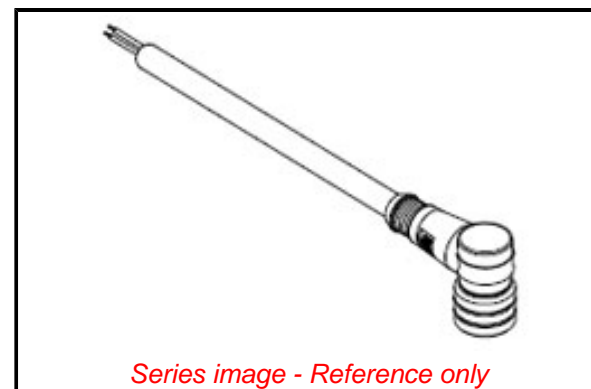

PLEASE CHECK WWW.MOLEX.COM FOR LATEST PART INFORMATION

Part Number: [1200651457](#)
Status: **Active**
Overview: Brad Micro-Change (M12) Connectors
Description: Micro-Change (M12) Single-Ended Cordset, 3 Poles, Female (90°) to Pigtail, 22 AWG, PVC Cable, 10.0m (32.81') Length

Documents:

[Drawing (PDF)](#) [RoHS Certificate of Compliance (PDF)](#)

Agency Certification

CSA LR6837
UL E152210

General

Product Family Industrial Cordsets
Series [120065](#)
Connector End A Micro-Change (M12)
Connector End B Pigtail
IP Rating IP67
Material - Contact Copper Alloy
Overview [Brad Micro-Change (M12) Connectors](#)
Product Name Micro-Change (M12)
Protocol N/A
Region America
Type Single Ended
UPC 78678875947

Physical

Cable Diameter 4.57mm (.180")
Cable Length 10.0m (32.81')
Color - Cable Jacket Yellow
Coupling Style Threaded
Gender Female-Pigtail
Keyway Single
LED Indicator No
Material - Cable Jacket PVC
Material - Connector Body PUR
Material - Coupling Nut Nickel-plated Brass
Material - O-Ring Fluoro-elastomer
Material - Plating Mating Gold
Orientation 90° to Pigtail
Poles 3
Temperature Range - Operating -20°C to +105°C
Wire Size AWG 22
Wire/Cable Type E152210

Electrical

Current - Maximum per Contact 4.0A
Voltage - Maximum 250V AC/DC

Material Info

Engineering Number 803001A09M100

Reference - Drawing Numbers

Sales Drawing SD-120065-027

Series image - Reference only

EU ELV

Not Reviewed

EU RoHS

Not Reviewed

REACH SVHC

Not Reviewed

Halogen-Free

Status

Not Reviewed

For more information, please visit [Contact US](#)

China ROHS

Not Reviewed

ELV

Not Reviewed

RoHS Phthalates

Not Reviewed

Search Parts in this Series

[120065 Series](#)