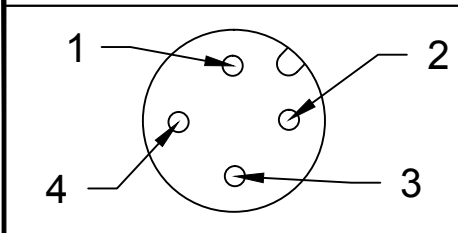

FACE VIEW-MALE INSERT

- 1 BROWN
- 2 WHITE
- 3 BLUE
- 4 BLACK

SAP P/N #	MATERIAL NUMBER	FINISHED LENGTH
1200651511	804000C02M020	78.74" +3.50"/-0.0 (2000 mm +88.9/-0.0)

SPECIFICATIONS

MATERIALS:

- COUPLING NUT: BRASS WITH NICKEL PLATING AND TEFLON COAT
- OVERMOLD: YELLOW TPE
- CABLE: 18/4 SJOOW CPE YELLOW
- O-RING: FPM COLOR RED
- CONTACT: COPPER ALLOY, GOLD PLATED

ELECTRICAL:

- CURRENT RATING: 4A
- VOLTAGE: 250V

MECHANICAL:

- TEMPERATURE RATING: -20°C TO 80°C
- PROTECTION: IP67 (IN FULLY MATED POSITION)

ASSEMBLY IS ROHS COMPLIANT BY EXEMPTION

CUSTOMER PRODUCTION APPROVAL
 APPROVED BY: _____
 DATE: _____
 MUST BE SIGNED AND RETURNED BEFORE
 PRODUCTION WILL BEGIN.

RESTRICTED SALES DRAWING

NEW RELEASE EC NO: JFMURPHY DRWN: CAAVILES 2014/11/11 CHKD: EBRAMBIL APPR: JFMURPHY 2015/01/22	DESCRIPTION REV	QUALITY SYMBOLS	GENERAL TOLERANCES (UNLESS SPECIFIED)		DIMENSION STYLE INCH / MM		SCALE NTS	DESIGN UNITS INCH	THIRD ANGLE PROJECTION	
		▽=0	mm	INCH	DRAWN BY	DATE	TITLE	MATERIAL NO.	DOCUMENT NO.	SHEET NO.
		∇=0	4 PLACES ±---	±---	CAAVILES	2014/11/11				
			2 PLACES ±---	±.01	EBRAMBIL	---				
	1 PLACE ±0.3	±---	APPROVED BY		DATE	MOLEX INCORPORATED	SD-120065-098	1 OF 1	THIS DRAWING CONTAINS INFORMATION THAT IS PROPRIETARY TO MOLEX INCORPORATED AND SHOULD NOT BE USED WITHOUT WRITTEN PERMISSION	
	ANGULAR ±---°		JFMURPHY		2015/01/22					
DRAFT WHERE APPLICABLE MUST REMAIN WITHIN DIMENSIONS			SEE CHART							