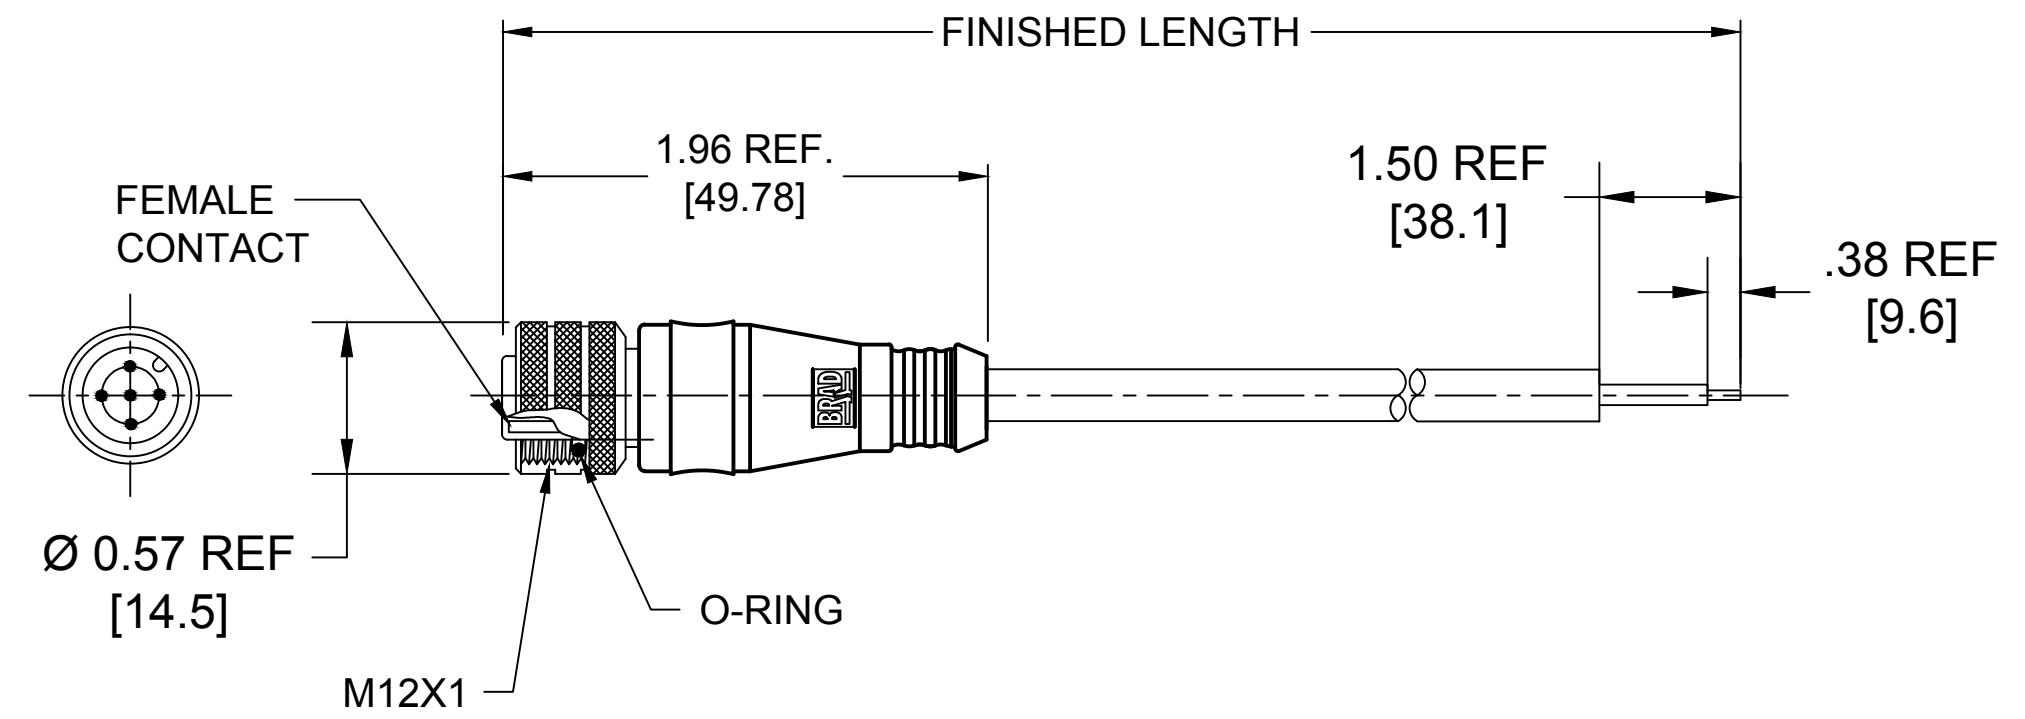

FACE VIEW-MALE INSERT

- 1 BROWN
- 2 WHITE
- 3 BLUE
- 4 BLACK

SAP P/N #	MATERIAL NUMBER	FINISHED LENGTH
1200651511	804000C02M020	78.74" +3.50"/-0.0 (2000 mm +88.9/-0.0)

SPECIFICATIONS

MATERIALS:

- COUPLING NUT: BRASS WITH NICKEL PLATING AND TEFLON COAT
- OVERMOLD: YELLOW TPE
- CABLE: 18/4 SJOOW CPE YELLOW
- O-RING: FPM COLOR RED
- CONTACT: COPPER ALLOY, GOLD PLATED

ELECTRICAL:

- CURRENT RATING: 4A
- VOLTAGE: 250V

MECHANICAL:

- TEMPERATURE RATING: -20°C TO 80°C
- PROTECTION: IP67 (IN FULLY MATED POSITION)

ASSEMBLY IS ROHS COMPLIANT BY EXEMPTION

CUSTOMER PRODUCTION APPROVAL
 APPROVED BY: _____
 DATE: _____
 MUST BE SIGNED AND RETURNED BEFORE
 PRODUCTION WILL BEGIN.

RESTRICTED SALES DRAWING

NEW RELEASE EC NO: JFMURPHY DRWN: CAAVILES 2014/11/11 CHKD: EBRAMBIL APPR: JFMURPHY 2015/01/22	DESCRIPTION REV	QUALITY SYMBOLS	GENERAL TOLERANCES (UNLESS SPECIFIED)		DIMENSION STYLE INCH / MM		SCALE NTS	DESIGN UNITS INCH	THIRD ANGLE PROJECTION	
		▽=0	mm	INCH	DRAWN BY	DATE	TITLE	MATERIAL NO.	DOCUMENT NO.	SHEET NO.
		∇=0	4 PLACES ±---	±---	CAAVILES	2014/11/11				
			2 PLACES ±---	±.01	EBRAMBIL	---				
	1 PLACE ±0.3	±---	APPROVED BY		DATE	MOLEX INCORPORATED	SD-120065-098	1 OF 1	THIS DRAWING CONTAINS INFORMATION THAT IS PROPRIETARY TO MOLEX INCORPORATED AND SHOULD NOT BE USED WITHOUT WRITTEN PERMISSION	
	ANGULAR ±---°		JFMURPHY		2015/01/22					
DRAFT WHERE APPLICABLE MUST REMAIN WITHIN DIMENSIONS			SEE CHART							