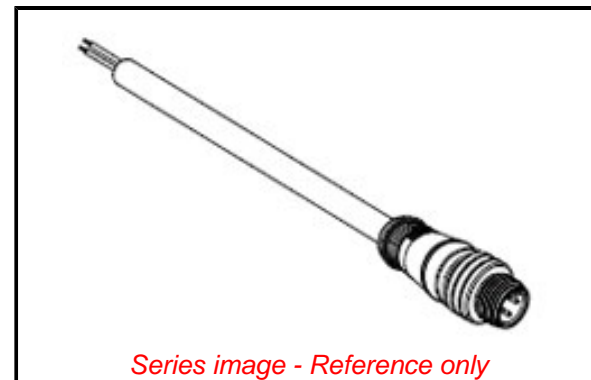

PLEASE CHECK WWW.MOLEX.COM FOR LATEST PART INFORMATION

Part Number: [1200060572](#)
Status: **Active**
Overview: Brad Micro-Change (M12) Connectors
Description: Micro-Change (M12) Single-Ended Cordset, 4 Poles, Male (Straight) to Pigtail, 0.34mm² PUR/PVC Cable, 10.0m (32.81') Length

Documents:

[Drawing (PDF)](#) [RoHS Certificate of Compliance (PDF)](#)

General

Product Family	Industrial Cordsets
Series	120006
Connector End A	Micro-Change (M12)
Connector End B	Pigtail
IP Rating	IP67
Material - Contact	Copper Alloy
Overview	Brad Micro-Change (M12) Connectors
Product Name	Micro-Change (M12)
Protocol	N/A
Region	Europe
Type	Single Ended
UPC	883906068080

Physical

Cable Diameter	5.30mm (.209")
Cable Length	10.0m (32.81')
Color - Cable Jacket	Black
Coupling Style	Threaded
Gender	Male-Pigtail
Keyway	Single
LED Indicator	No
Material - Cable Jacket	PUR/PVC
Material - Connector Body	PUR
Material - Coupling Nut	Nickel-plated Brass
Material - O-Ring	Fluoro-elastomer
Material - Plating Mating	Gold
Net Weight	420.460/g
Orientation	Straight to Pigtail
Poles	4
Temperature Range - Operating	-20°C to +80°C
Wire Size AWG	N/A
Wire/Cable Type	EU Cable

Electrical

Current - Maximum per Contact	4.0A
Voltage - Maximum	250V AC/DC

Material Info

Engineering Number	804006P03M100

Reference - Drawing Numbers

Sales Drawing	1200659185-000

Series image - Reference only

EU ELV

Not Relevant

EU RoHS

Not Compliant

REACH SVHC

Not Contained Per -
ECHA_01_2020 (16
January 2020

Halogen-Free

Status

Not Low-Halogen

For more information, please visit [Contact US](#)

China ROHS

50 Image

ELV

Not Relevant

RoHS Phthalates

Contained: DEHP

Search Parts in this Series

[120006](#) Series