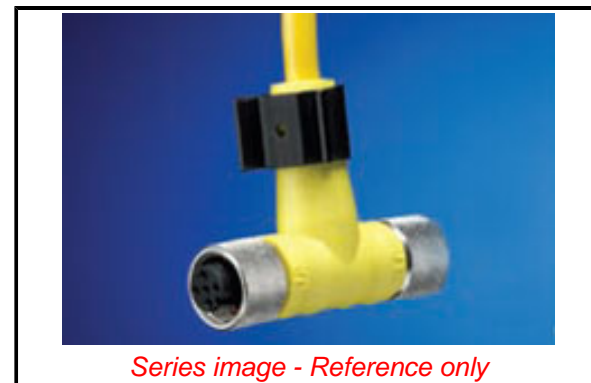

PLEASE CHECK WWW.MOLEX.COM FOR LATEST PART INFORMATION

Part Number: [0848639001](#)
Status: **Active**
Overview: [Brad Micro-Change (M12) Connectors](#)
Description: [Micro-Change (M12) Power Tap, Female Tee with Pigtail Drop, 0.99m, meets NMEA 2000](#)

Documents:

[Drawing (PDF)](#) [RoHS Certificate of Compliance (PDF)](#)

General

Product Family	Industrial Tees and Splitters
Series	84863
IP Rating	IP67
Overview	Brad Micro-Change (M12) Connectors
Product Name	Micro-Change (M12)
Type	Power Tap Tee
UPC	822350925709

Physical

Drop Connector	Micro-Change (M12)
Drop Gender	Pigtail
Keyway	Single
Left Trunk Connector	Micro-Change (M12)
Left Trunk Gender	Female
Leg 1 Length	N/A
Leg 2 Length	N/A
Material - Cable Jacket	PVC
Material - Connector Body	Brass
Material - Coupling Nut	Nickel-plated Brass
Poles	5
Right Trunk Connector	Micro-Change (M12)
Right Trunk Gender	Female
Temperature Range - Operating	-20°C to +105°C

Electrical

Current - Maximum per Contact	4.0A
Voltage - Maximum	250V AC/DC

Material Info

Engineering Number	NMEA-PWRTAPTEE-010

Reference - Drawing Numbers

Sales Drawing	SD-84863-001

EU ELV

Not Relevant

EU RoHS

Not Reviewed

REACH SVHC

Not Reviewed

Halogen-Free

Status

Not Reviewed

For more information, please visit [Contact US](#)

China ROHS

Not Relevant

ELV

Not Relevant

RoHS Phthalates

Not Reviewed

Search Parts in this Series

[84863 Series](#)

PLEASE CHECK WWW.MOLEX.COM FOR LATEST PART INFORMATION