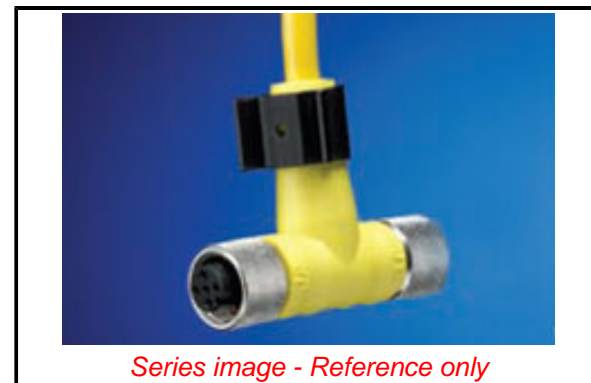

PLEASE CHECK WWW.MOLEX.COM FOR LATEST PART INFORMATION

Part Number: [0848639003](#)
Status: **Active**
Overview: Brad Micro-Change (M12) Connectors
Description: Micro-Change (M12) Power Tap, Female Tee with Pigtail Drop, 10.11m, meets NMEA 2000

Documents:

[Drawing (PDF)](#) [RoHS Certificate of Compliance (PDF)](#)

General

Product Family	Industrial Tees and Splitters
Series	84863
IP Rating	IP67
Overview	Brad Micro-Change (M12) Connectors
Product Name	Micro-Change (M12)
Type	Power Tap Tee
UPC	822350927529

Physical

Drop Connector	Micro-Change (M12)
Drop Gender	Pigtail
Keyway	Single
Left Trunk Connector	Micro-Change (M12)
Left Trunk Gender	Female
Leg 1 Length	N/A
Leg 2 Length	N/A
Material - Cable Jacket	PVC
Material - Connector Body	Brass
Material - Coupling Nut	Nickel-plated Brass
Poles	5
Right Trunk Connector	Micro-Change (M12)
Right Trunk Gender	Female
Temperature Range - Operating	-20°C to +105°C

Electrical

Current - Maximum per Contact	4.0A
Voltage - Maximum	250V AC/DC

Material Info

Engineering Number	NMEA-PWRTAPTEE-100

Reference - Drawing Numbers

Sales Drawing	SD-84863-001

EU ELV

Not Relevant

EU RoHS

Not Reviewed

REACH SVHC

Not Reviewed

Halogen-Free

Status

Not Reviewed

For more information, please visit [Contact US](#)

China ROHS

Not Relevant

ELV

Not Relevant

RoHS Phthalates

Not Reviewed

Search Parts in this Series

[84863 Series](#)

PLEASE CHECK WWW.MOLEX.COM FOR LATEST PART INFORMATION