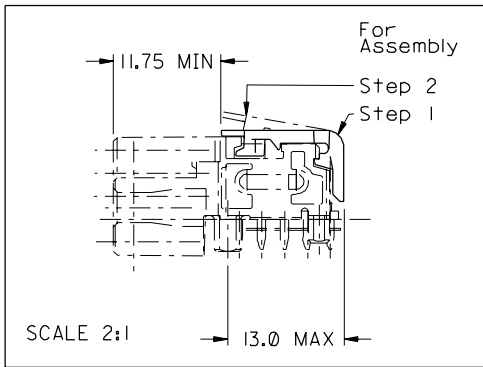

PART NO. SEE CHART
 DWG. NO. SD-85311-002

P/N	Size	Dimension A
85311-0531	ISU	24.70
85311-0543	2SU	49.70
85311-0555	4SU	99.70
85311-0567	9SU	224.70
85311-0579	10SU	249.70

NOTES:

- 1- MATERIAL: POLYCARBONAT UL 94V0,
 COLOR GREY,
- 2- PACKAGING: N/A
- 3- MATED WITH OMNIGRID FEMALE
 (FOR SIZE SEE CHART)
- 4- 9 AND 10SU VERSION ONLY

EC NO. MG1999-0145 DRWN: ER CHK: CHK APPR: / / / / 02	DESCRIPTION MAJOR = CRITICAL = C =	QUALITY SYMBOLS		GENERAL TOLERANCES: (UNLESS SPECIFIED)		SCALE: 5:1	DESIGN UNITS <input checked="" type="checkbox"/> mm <input type="checkbox"/> INCH	<input type="checkbox"/> THIRD ANGLE <input type="checkbox"/> PROJECTION	DIMENSIONS: <input type="checkbox"/> mm <input type="checkbox"/> INCH <input checked="" type="checkbox"/> mm ONLY	SHT REV
		4 PLACES ±0. ±. 3 PLACES ±0. ±. 2 PLACES ±0.15 ±. 1 PLACE ±0.25 ±. ANGULAR: ±2 °	DRAWN BY & DATE ER 98/05/04	CHECKED BY & DATE M.F.G.S / /		APPROVED BY & DATE FB / /		CAD FILENAME		TITLE: COVER FOR OMNIGRID FEMALE
DRAFT WHERE APPLICABLE MUST REMAIN WITHIN DIMENSIONS		THIS DRAWING CONTAINS INFORMATION THAT IS PROPRIETARY TO MOLEX INCORPORATED AND SHOULD NOT BE USED WITHOUT WRITTEN PERMISSION.		MATERIAL NO. SEE CHART		DRAWING NO. SD-85311-002		SHEET NO. 1 OF 1		