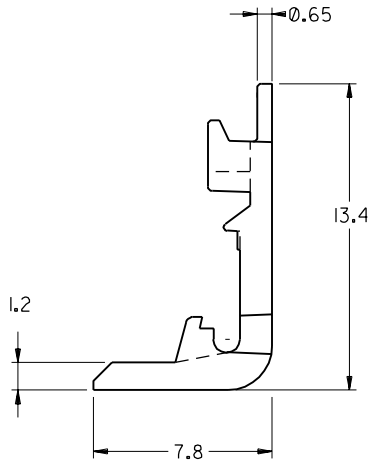

PART NO. SEE CHART
 DWG. NO. SD-85311-002

P/N	Size	Dimension A
85311-0531	ISU	24.70
85311-0543	2SU	49.70
85311-0555	4SU	99.70
85311-0567	9SU	224.70
85311-0579	10SU	249.70

NOTES:

- 1- MATERIAL: POLYCARBONAT UL 94V0,
 COLOR GREY,
- 2- PACKAGING: N/A
- 3- MATED WITH OMNIGRID FEMALE
 (FOR SIZE SEE CHART)
- 4- 9 AND 10SU VERSION ONLY

EC NO. MG1999-0145 DRWN: ER CHK: CHK APPR: / / / / 02	DESCRIPTION MAJOR = CRITICAL = C =	QUALITY SYMBOLS		GENERAL TOLERANCES: (UNLESS SPECIFIED)		SCALE: 5:1	DESIGN UNITS <input checked="" type="checkbox"/> mm <input type="checkbox"/> INCH	<input type="checkbox"/> THIRD ANGLE <input type="checkbox"/> PROJECTION	DIMENSIONS: <input type="checkbox"/> mm <input type="checkbox"/> INCH <input checked="" type="checkbox"/> mm ONLY	SHT REV
		4 PLACES ±0. ±. 3 PLACES ±0. ±. 2 PLACES ±0.15 ±. 1 PLACE ±0.25 ±. ANGULAR: ±2 °	DRAWN BY & DATE ER 98/05/04	CHECKED BY & DATE M.F.G.S / /		APPROVED BY & DATE FB / /		CAD FILENAME		TITLE: COVER FOR OMNIGRID FEMALE
DRAFT WHERE APPLICABLE MUST REMAIN WITHIN DIMENSIONS		THIS DRAWING CONTAINS INFORMATION THAT IS PROPRIETARY TO MOLEX INCORPORATED AND SHOULD NOT BE USED WITHOUT WRITTEN PERMISSION.		MATERIAL NO. SEE CHART		DRAWING NO. SD-85311-002		SHEET NO. 1 OF 1		