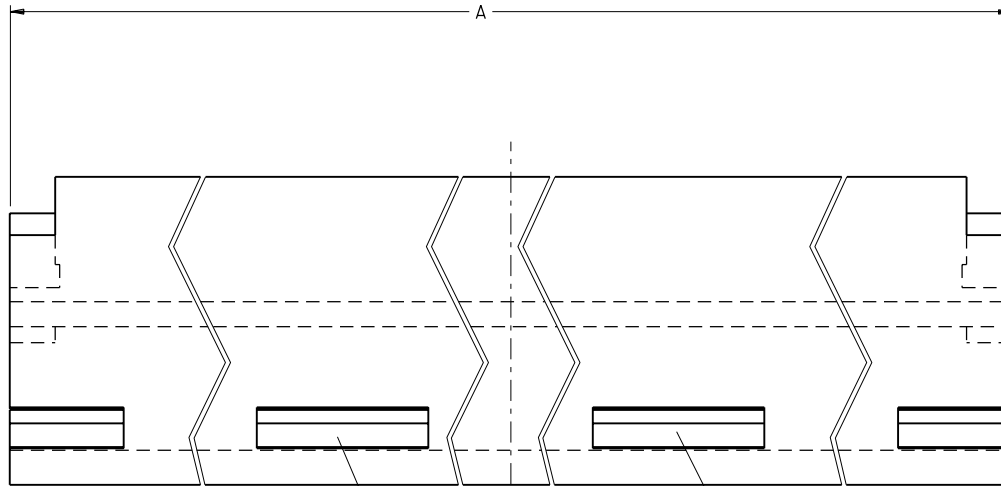

PART NO. SEE CHART
 DWG. NO. SD-85311-002

P/N	Size	Dimension A
85311-0531	ISU	24.70
85311-0543	2SU	49.70
85311-0555	4SU	99.70
85311-0567	9SU	224.70
85311-0579	10SU	249.70

NOTES:

- 1- MATERIAL: POLYCARBONAT UL 94V0,
 COLOR GREY,
- 2- PACKAGING: N/A
- 3- MATED WITH OMNIGRID FEMALE
 (FOR SIZE SEE CHART)
- 4- 9 AND 10SU VERSION ONLY

EC NO. MG1999-0145 DRWN: ER CHK: CHK APPR: / / / / 02	DESCRIPTION MAJOR = CRITICAL = C =	QUALITY SYMBOLS		GENERAL TOLERANCES: (UNLESS SPECIFIED)		SCALE: 5:1	DESIGN UNITS <input checked="" type="checkbox"/> mm <input type="checkbox"/> INCH	<input type="checkbox"/> THIRD ANGLE <input type="checkbox"/> PROJECTION	DIMENSIONS: <input type="checkbox"/> mm <input type="checkbox"/> INCH <input checked="" type="checkbox"/> mm ONLY	SHT REV
		4 PLACES ±0. ±. 3 PLACES ±0. ±. 2 PLACES ±0.15 ±. 1 PLACE ±0.25 ±. ANGULAR: ±2 °	DRAWN BY & DATE ER 98/05/04	CHECKED BY & DATE M.F.G.S / /		APPROVED BY & DATE FB / /		CAD FILENAME		TITLE: COVER FOR OMNIGRID FEMALE
DRAFT WHERE APPLICABLE MUST REMAIN WITHIN DIMENSIONS		THIS DRAWING CONTAINS INFORMATION THAT IS PROPRIETARY TO MOLEX INCORPORATED AND SHOULD NOT BE USED WITHOUT WRITTEN PERMISSION.		MATERIAL NO. SEE CHART		DRAWING NO. SD-85311-002		SHEET NO. 1 OF 1		