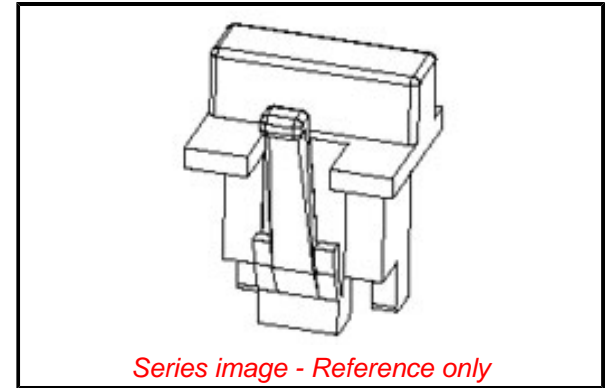

PLEASE CHECK WWW.MOLEX.COM FOR LATEST PART INFORMATION

Part Number: [0859993255](#)
Status: **Active**
Overview: Magnetic and Modular Jacks/Plugs
Description: Blind Plug Dust Cover for 8 Position Modular Jack

Documents:

3D Model	Drawing (PDF)
3D Model (PDF)	RoHS Certificate of Compliance (PDF)

General

Product Family	Accessories
Series	90075
Component Type	Dust Cover
Overview	Magnetic and Modular Jacks/Plugs
Product Name	RJ45
UPC	800754859783

Physical

Circuits (Loaded)	8
Circuits (maximum)	8
Color - Resin	Black
Net Weight	1.350/g
Packaging Type	Bag
Temperature Range - Operating	-40° to +80°C

Material Info

Reference - Drawing Numbers

Sales Drawing	SD-85999-056-001

EU ELV

Not Relevant

EU RoHS

Compliant

REACH SVHC

Not Contained Per -
D(2021)4569-DC (8
July 2021)

Halogen-Free

Status

Low-Halogen

For more information, please visit [Contact US](#)

China ROHS

ELV

RoHS Phthalates

China RoHS

Green Image

Not Relevant

Not Contained

Search Parts in this Series

[90075 Series](#)

Use With

8 Position Modular Jacks