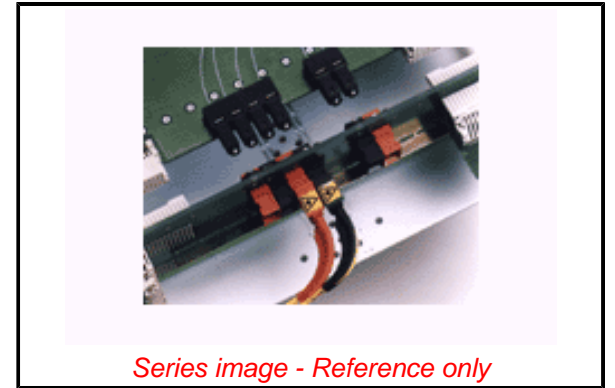

PLEASE CHECK WWW.MOLEX.COM FOR LATEST PART INFORMATION

Part Number: [0868006503](#)
Status: **Active**
Overview: Optical Connectivity Solutions
Description: BSC Backplane Adapter Mounting Plate, Screw Mount Style, 2 Positions, Vertical

Documents:

[Drawing (PDF)](#) [RoHS Certificate of Compliance (PDF)](#)

General

Product Family	Fiber Optic Adapters
Series	86800
Component Type	Backplane
Mode	N/A
Overview	<u>Optical Connectivity Solutions</u>
Product Name	BSC
Type	Adapter
UPC	800754338066

Physical

Alignment Sleeve	N/A
Angled Physical Contact (APC)	N/A
Color - Resin	Black
Ferrule Material	N/A
Gender	Female-Female
Material - Housing	Polymer
Mounting Style	Screws
Net Weight	3.990/g
Orientation	Straight
Panel Mount	With Flange
Ports	2
Shutter	No

Electrical

Shield Type	N/A
Shielded	No

Material Info

Reference - Drawing Numbers

Sales Drawing	86800-6503CD-001

Series image - Reference only

EU ELV

Not Relevant

EU RoHS

Compliant

REACH SVHC

Not Contained Per -
D(2021)4569-DC (8
July 2021)

Halogen-Free

Status

Not Low-Halogen

For more information, please visit [Contact US](#)

China ROHS

ELV

RoHS Phthalates

China RoHS

Green Image

Not Relevant

Not Contained

Search Parts in this Series

[86800 Series](#)