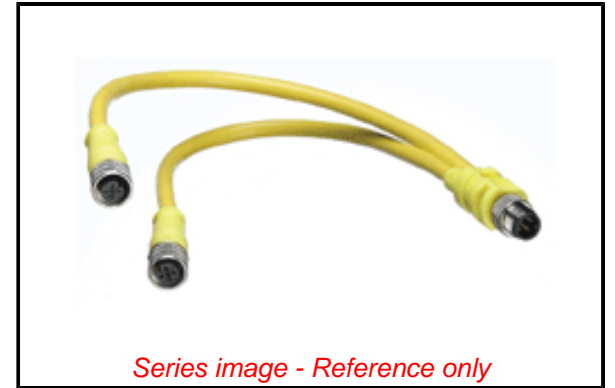

PLEASE CHECK WWW.MOLEX.COM FOR LATEST PART INFORMATION

Part Number: [1200680195](#)
Status: **Active**
Overview: Brad Micro-Change (M12) Connectors
Description: Micro-Change (M12) In-Line Splitter, 4 Pole, 1 x 4-Pole Male (Straight) to 2 x 3-Pole Female (Straight), Y-Splitter with LEDs

Documents:

[Drawing (PDF)](#) [RoHS Certificate of Compliance (PDF)](#)

Agency Certification

CSA LR6837
UL E152210

General

Product Family Industrial Tees and Splitters
Series [120068](#)
IP Rating IP67
Overview [Brad Micro-Change (M12) Connectors](#)
Product Name Micro-Change (M12)
Type Splitter - In-line
UPC 78678882747

Physical

Color - Cable Jacket Yellow
Drop Connector Micro-Change (M12)
Drop Gender Male
Keyway Single
LED Indicator No
Left Trunk Connector Micro-Change (M12)
Left Trunk Gender Female
Leg 1 Length 0.30m
Leg 2 Length 0.30m
Material - Cable Jacket TPE
Material - Connector Body TPE
Material - Coupling Nut Nickel-plated Brass
Net Weight 107.672/g
Poles 3 Female/4 Male
Right Trunk Connector Micro-Change (M12)
Right Trunk Gender Female
Temperature Range - Operating -30°C to +70°C

Electrical

Current - Maximum per Contact 4.0A
Voltage - Maximum 250V AC/DC

Material Info

Engineering Number 884A30K05M003

Reference - Drawing Numbers

Sales Drawing SD-120068-026

Series image - Reference only

EU ELV

Not Relevant

EU RoHS

Compliant with Exemption 6(c)

REACH SVHC

Not Reviewed

Halogen-Free

Status

Not Low-Halogen

For more information, please visit [Contact US](#)

China ROHS

50 Image

ELV

Not Relevant

RoHS Phthalates

Not Contained

Search Parts in this Series

[120068 Series](#)