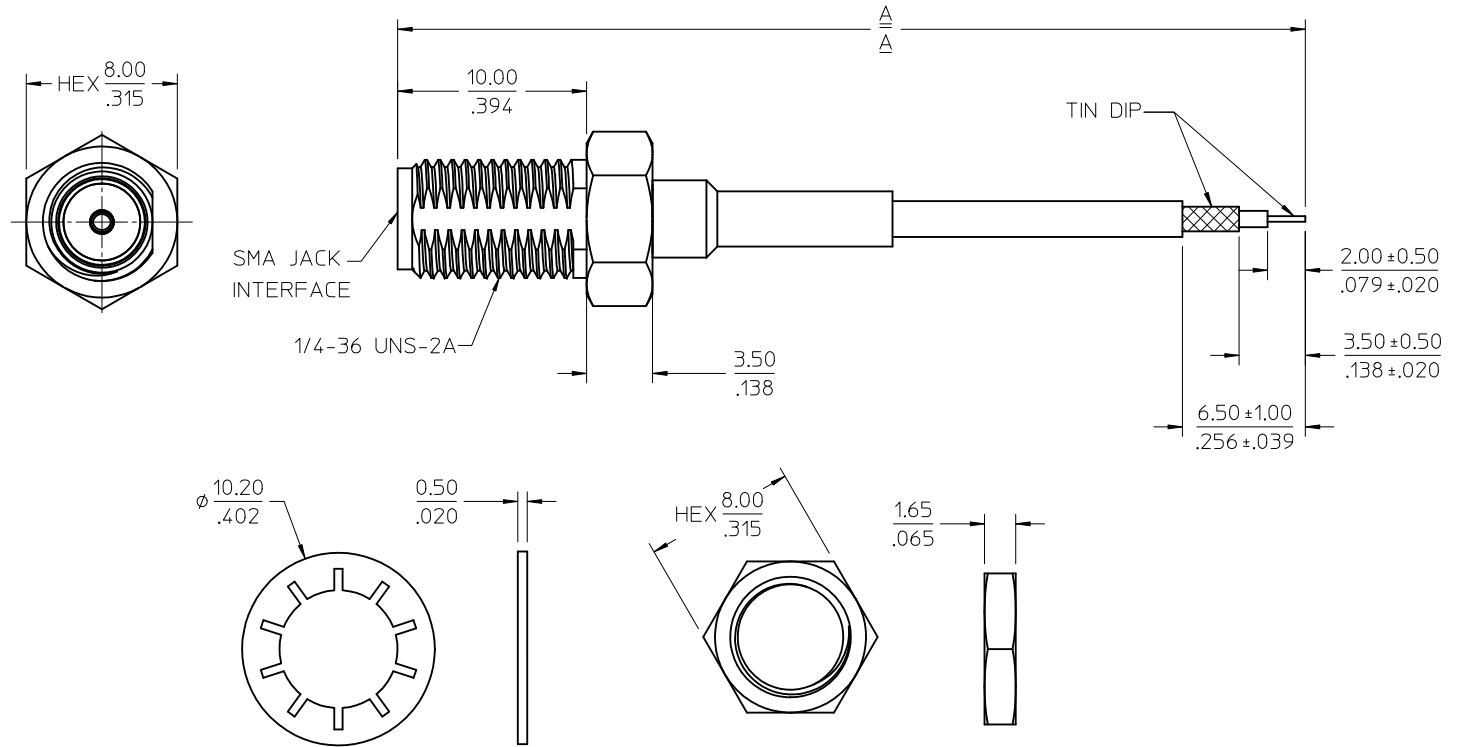

MATERIALS AND FINISHES:

SMA JACK  
 BODY, FERRULE: BRASS  
 PLATED: SEE TABLE

CENTER CONTACT: BERYLLIUM COPPER  
 PLATED GOLD

INSULATOR: TEFLON

JAM NUT: BRASS  
 PLATED: SEE TABLE

LOCKWASHER: SPCC OR EQUIVALENT  
 PLATED: SEE TABLE

CABLE:  
 RG178 CABLE OR EQUIVALENT

SHRINK TUBE: VERSAFIT OR EQUIVALENT  
 BLACK COLOR

PACKAGING: BY POLYBAG

89761-1674	7.087±.197	180.00±5.00	GOLD
89761-1673	5.00±.197	127.00±5.00	GOLD
89761-1672	5.512±.197	140.00±5.00	GOLD
89761-1671	5.00±.197	127.00±5.00	NICKEL
89761-1670	5.00±.197	127.00±5.00	GOLD
PART NO.	IN	MM	PLATING
DIM	A		

MIL-STD-348A, FIG. 310.2	SMA INTERFACE
SPECIFICATION	DESCRIPTION

CHG: UPDATED MATERIAL FOR LOCK WASHER PER RF12-E045 EC NO: URF2012-0484 DRW:RYEH CHKD: APPR:HUANG 2012/02/10 2012/03/02 DESCRIPTION REV: A4	QUALITY SYMBOLS ▽=0 ▽=0	GENERAL TOLERANCES (UNLESS SPECIFIED) 4 PLACES ± .005 ± .005 3 PLACES ± .005 ± .005 2 PLACES ± .013 ± .013 1 PLACE ± 0.25 ± .013 ANGULAR ± 2°	DIMENSION STYLE MM/IN	SCALE DESIGN UNITS METRIC	THIRD ANGLE PROJECTION
	DRAWN BY JOYCE	DATE 2005/12/29	CHECKED BY KERRIE	DATE 2005/12/29	TITLE CA SMA JACK STR BKHD TO STRIP W/RG178 CABLE CA-SMAJ/STRIP
	APPROVED BY MISEN	DATE 2005/12/29	MATERIAL NO. SEE TABLE	DOCUMENT NO. SD-89761-167	SHEET NO. 1 OF 1
	DRAFT WHERE APPLICABLE MUST REMAIN WITHIN DIMENSIONS THIS DRAWING CONTAINS INFORMATION THAT IS PROPRIETARY TO MOLEX INCORPORATED AND SHOULD NOT BE USED WITHOUT WRITTEN PERMISSION				