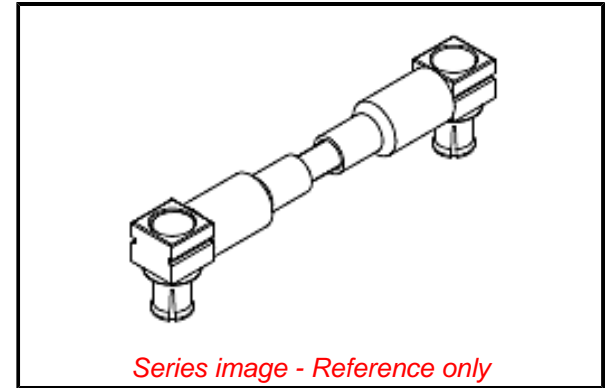

PLEASE CHECK WWW.MOLEX.COM FOR LATEST PART INFORMATION

Part Number: [0897616133](#)
Status: **Active**
Overview: [RF Cable Assemblies Solutions](#)
Description: MCX Right-Angle Plug-to-MCX Right-Angle Plug Assembly, RG-316 Cable, Length 152.40mm, 50 Ohms

Documents:

[Drawing (PDF)](#) [RoHS Certificate of Compliance (PDF)](#)

General

Product Family	Cable Assemblies
Series	89761
Assembly Configuration	Dual Ended Connectors
Connector to Connector	MMCX-to-MMCX
Overview	RF Cable Assemblies Solutions
Product Name	MMCX, RF
Type	RF Cable Assembly
UPC	883906706104

Physical

Cable Length	152.40mm (6.000")
Circuits (Loaded)	0
Gender	Plug/Plug
Net Weight	5.428/g
Number of Rows	1
Packaging Type	Bag
Single Ended	No
Wire/Cable Type	RG-316

Electrical

Impedance	50Ω

Material Info

Reference - Drawing Numbers

Sales Drawing	SD-89761-613

EU ELV

Not Relevant

EU RoHS

Not Reviewed

REACH SVHC

Not Reviewed

Halogen-Free

Status

Not Reviewed

For more information, please visit [Contact US](#)

China ROHS

Not Reviewed

ELV

Not Relevant

RoHS Phthalates

Not Reviewed

Search Parts in this Series

[89761 Series](#)