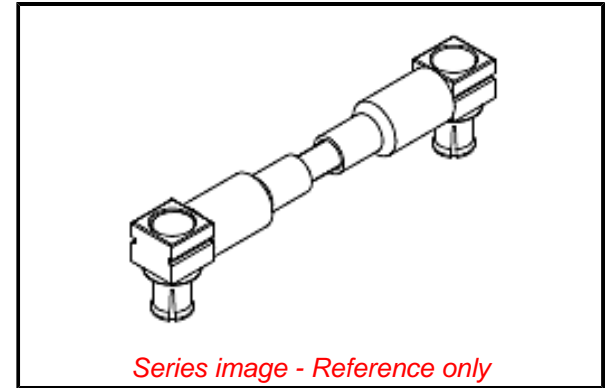

PLEASE CHECK WWW.MOLEX.COM FOR LATEST PART INFORMATION

Part Number: [0897616134](#)
Status: **Active**
Overview: [RF Cable Assemblies Solutions](#)
Description: MCX Right-Angle Plug-to-MCX Right-Angle Plug Assembly, RG-316 Cable, Length 304.80mm, 50 Ohms

Documents:

[Drawing (PDF)](#) [RoHS Certificate of Compliance (PDF)](#)

General

Product Family	Cable Assemblies
Series	89761
Assembly Configuration	Dual Ended Connectors
Connector to Connector	MMCX-to-MMCX
Overview	RF Cable Assemblies Solutions
Product Name	MMCX, RF
Type	RF Cable Assembly
UPC	883906707514

Physical

Cable Length	304.80mm (1.0')
Circuits (Loaded)	0
Gender	Plug/Plug
Net Weight	2.830/g
Number of Rows	1
Packaging Type	Bag
Single Ended	No
Wire/Cable Type	RG-316

Electrical

Impedance	50Ω

Material Info

Reference - Drawing Numbers

Sales Drawing	SD-89761-613-001

EU ELV

Not Relevant

EU RoHS

Compliant with Exemption 6(c)

REACH SVHC

Contained Per -
D(2020)9139-DC (19
Jan 2021)

Lead

Halogen-Free

Status

Not Low-Halogen

For more information, please visit [Contact US](#)

China ROHS

ELV

RoHS Phthalates

China RoHS

50 Image

Not Relevant

Not Contained

Search Parts in this Series

[89761 Series](#)