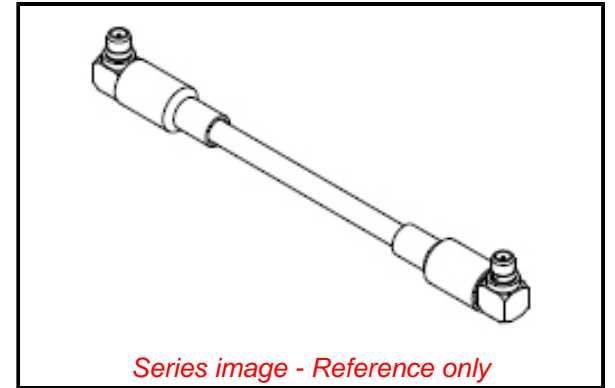

**PLEASE CHECK WWW.MOLEX.COM FOR LATEST PART INFORMATION**

**Part Number:** [0897616790](#)  
**Status:** **Active**  
**Overview:** [RF Cable Assemblies Solutions](#)  
**Description:** MMCX Right-Angle Plug-to-MMCX Right-Angle Plug Assembly, RG-316 Cable, Length 152.4mm, 50 Ohms

**Documents:**

[Drawing \(PDF\)](#) [RoHS Certificate of Compliance \(PDF\)](#)

**General**

Product Family	Cable Assemblies
Series	<a href="#">89761</a>
Assembly Configuration	Dual Ended Connectors
Connector to Connector	MMCX-to-MMCX
Overview	<a href="#">RF Cable Assemblies Solutions</a>
Product Name	MMCX, RF
Type	RF Cable Assembly
UPC	883906707590

**Physical**

Cable Length	152.40mm (6.000")
Circuits (Loaded)	0
Gender	Plug/Plug
Net Weight	4.344/g
Number of Rows	1
Packaging Type	Bag
Single Ended	No
Wire/Cable Type	RG-316

**Electrical**

Impedance	50Ω
-----------	-----

**Material Info**

**Reference - Drawing Numbers**

Sales Drawing	SD-89761-679-001
---------------	------------------

**EU ELV**

**Not Relevant**

**EU RoHS**

**Compliant with Exemption 6(c)**

**REACH SVHC**