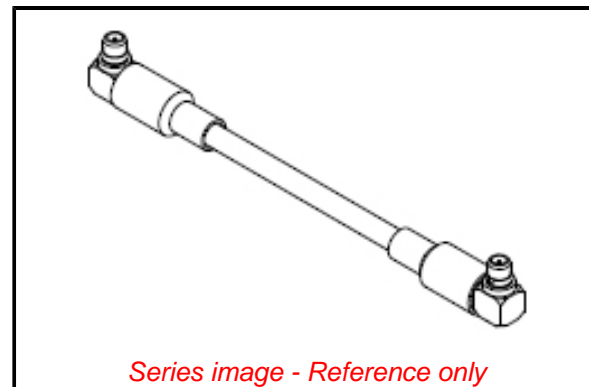

PLEASE CHECK WWW.MOLEX.COM FOR LATEST PART INFORMATION

Part Number: [0897616791](#)
Status: **Active**
Overview: [RF Cable Assemblies Solutions](#)
Description: MMCX Right-Angle Plug-to-MMCX Right-Angle Plug Assembly, RG-316 Cable, Length 304.80mm, 50 Ohms

Documents:

[Drawing \(PDF\)](#) [RoHS Certificate of Compliance \(PDF\)](#)

General

Product Family	Cable Assemblies
Series	89761
Assembly Configuration	Dual Ended Connectors
Connector to Connector	MMCX-to-MMCX
Overview	RF Cable Assemblies Solutions
Product Name	MMCX, RF
Type	RF Cable Assembly
UPC	883906707606

Physical

Cable Length	304.80mm (1.0')
Circuits (Loaded)	0
Gender	Plug/Plug
Net Weight	6.855/g
Number of Rows	1
Packaging Type	Bag
Single Ended	No
Wire/Cable Type	RG-316

Electrical

Impedance	50Ω
-----------	-----

Material Info

Reference - Drawing Numbers

Sales Drawing	SD-89761-679
---------------	--------------

Series image - Reference only

EU ELV

Not Relevant

EU RoHS

Not Reviewed