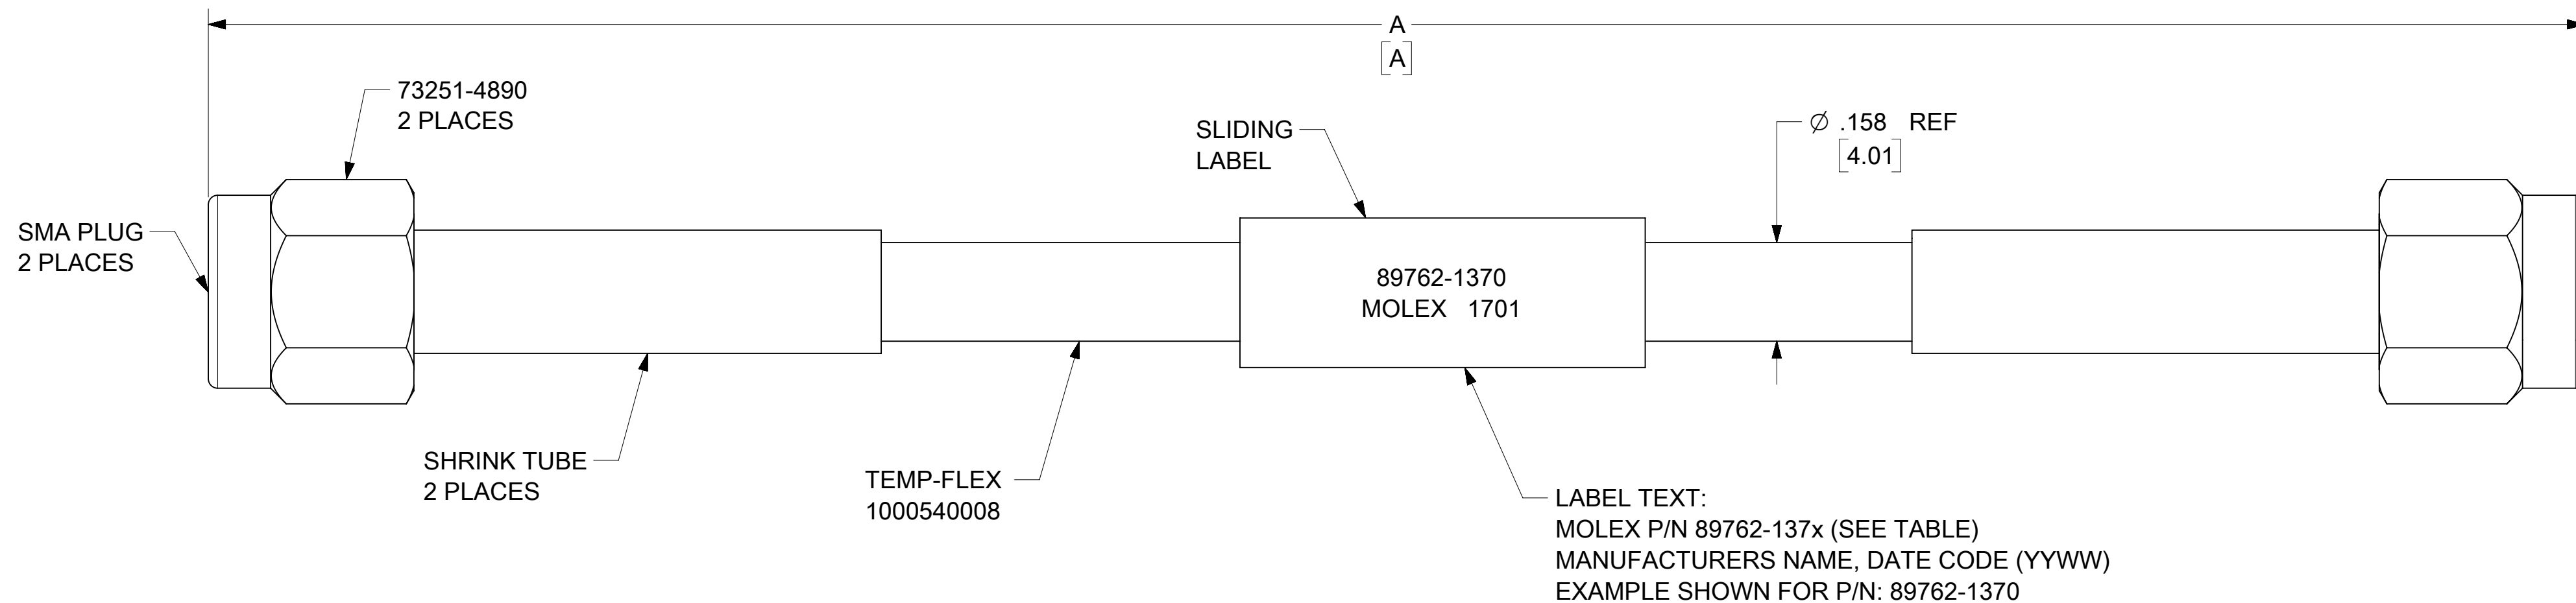

MATERIALS AND FINISHES

SMA PLUG: SEE SD-73251-489

CABLE: TEMP-FLEX 1000540008

SHRINK TUBE: POLYOLEFIN  
COLOR: BLACK

LABEL: POLYOLEFIN  
COLOR: WHITE

89762-1373	19.685±.492	500.00±12.5	1.10
89762-1372	120.000±2.00	3048.00±50.80	7.0
89762-1371	12.000±.200	304.80±5.08	.70
89762-1370	6.000±.150	152.40±3.81	.40
PART NO.	IN	MM	INSERTION LOSS MAX TO 26 GHz (dB)
	A		

MAX VSWR 1.35 TO 26 GHz

QUALITY SYMBOLS ▽ = 0 ▽ = 0 ▽ = 0 ▽ = 0 ▽ = 0 ▽ = 0 ▽ = 0 ▽ = 0 ▽ = 0		THIS DRAWING CONTAINS INFORMATION THAT IS PROPRIETARY TO MOLEX ELECTRONIC TECHNOLOGIES, LLC AND SHOULD NOT BE USED WITHOUT WRITTEN PERMISSION		DIMENSION UNITS: INCH SCALE:			
EC NO: 169595 DRWN: LIMEIER CHKD: SSSHAH REV APPR: AROBERTSON		GENERAL TOLERANCES (UNLESS SPECIFIED) MM INCH 4 PLACES ± ± 3 PLACES ± ± 0.01 2 PLACES ± 0.25 ± 1 PLACES ± ± 0 PLACES ± ±		DRWN BY: JLEE02 DATE: 2013/03/27 CHK'D BY: SSS DATE: 2013/03/27 APPR BY: JWIENER DATE: 2013/08/29			
REVISED 2017/12/13 2017/12/21 2017/12/21		ANGULAR TOL = 2.0 DRAFT WHERE APPLICABLE MUST REMAIN WITHIN DIMENSIONS		DRAWING SIZE: C THIRD ANGLE PROJECTION		PRODUCT CUSTOMER DRAWING	
A8		A8		DRAWING SIZE: C		SERIES: 89762 MATERIAL NUMBER: SEE TABLE CUSTOMER:	
RELEASE STATUS: P1 RELEASE DATE: 21.12.2017 20:27:39		A8		DRAWING SIZE: C		DOCUMENT NUMBER: SD-89762-137 DOC TYPE: PSD DOC PART: 001 SHEET NUMBER: 1 OF 1	