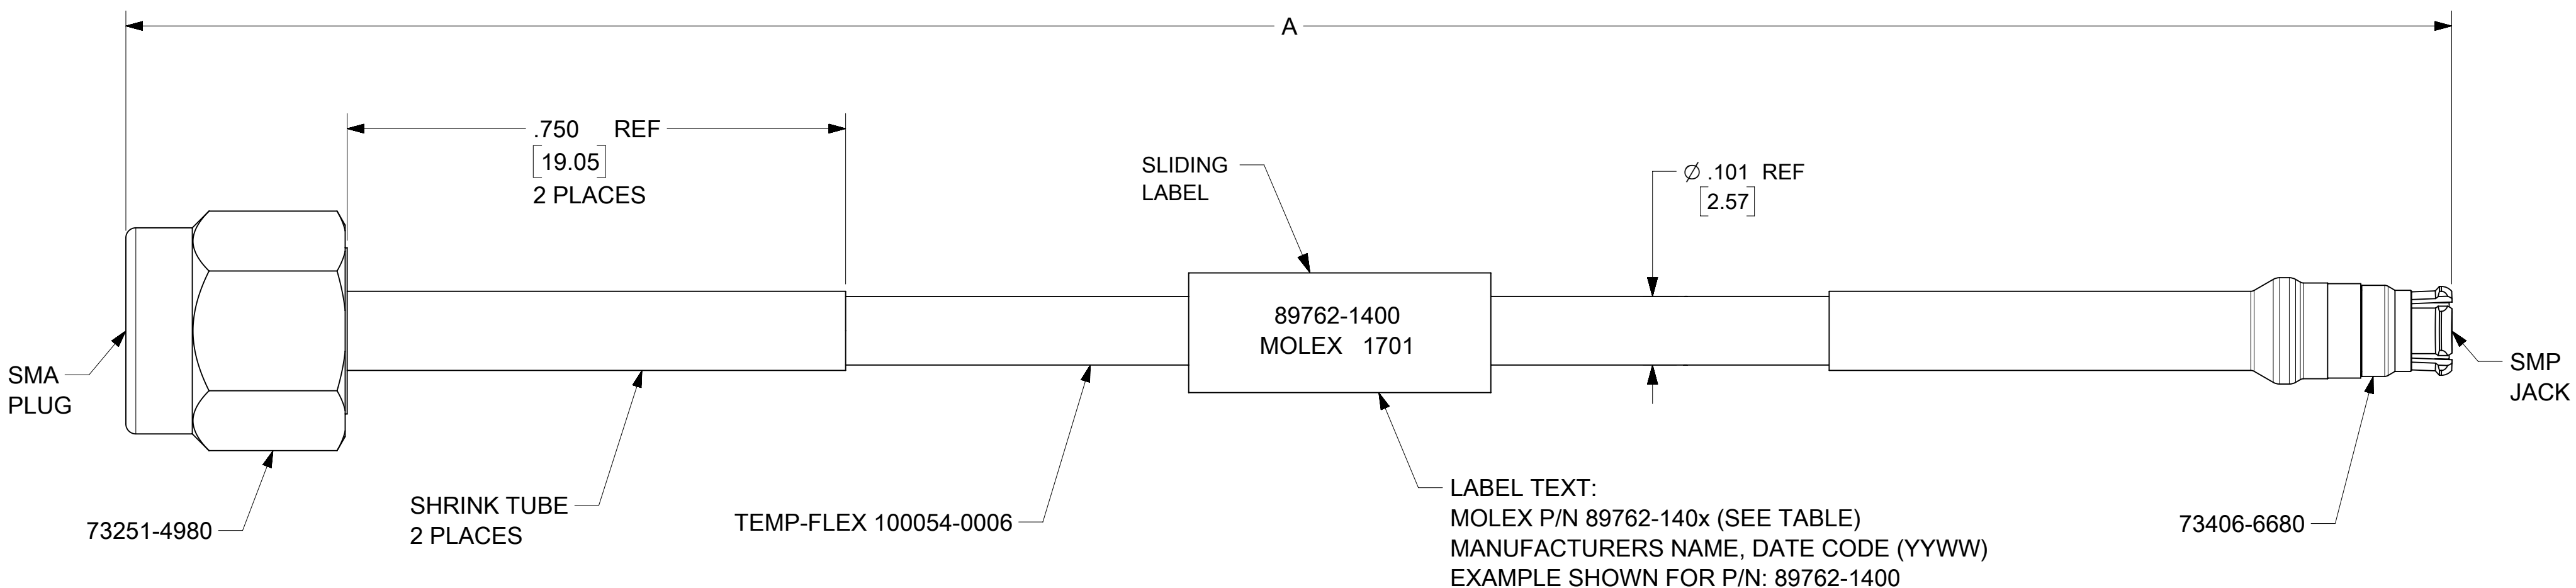

MATERIALS AND FINISHES

SMA PLUG: SEE SD-73251-498

SMP JACK: SEE SD-73406-668

CABLE: TEMP-FLEX 100054-0006

LABEL: POLYOLEFIN  
COLOR: WHITE

SHRINK TUBE: POLYOLEFIN  
COLOR: BLACK

89762-1403	120.0±2.00	3048±50.8	10.00
89762-1402	12.00±.25	304.80±6.35	1.45
89762-1401	9.00±.15	228.6±3.8	1.07
89762-1400	6.00±.15	152.4±3.8	0.70
PART NO.	INCH	MM	INSERTION LOSS MAX TO 26 GHz (dB)
	DIM A		

MAX VSWR 1.50 @ 26 GHz

THIS DRAWING CONTAINS INFORMATION THAT IS PROPRIETARY TO MOLEX ELECTRONIC TECHNOLOGIES, LLC AND SHOULD NOT BE USED WITHOUT WRITTEN PERMISSION

QUALITY SYMBOLS ▽ = 0 ▽ = 0 ▽ = 0 ▼ = 0 ▽ = 0 ⊠ = 0 ■ = 0 ▽ = 0	EC NO: 169595 DRWN: LMEIER CHKD: SSSHAH REV / APPR: AROBERTSON	GENERAL TOLERANCES (UNLESS SPECIFIED)	DIMENSION UNITS: INCH SCALE:			
		4 PLACES ±     ± 3 PLACES ± 0.01 ± 2 PLACES ±     ± 0.25 1 PLACES ±     ± 0 PLACES ±     ±	DRWN BY: LMEIER     DATE: 2016/02/26 CHK'D BY: PSWAMI02     DATE: 2016/09/14 APPR BY: AROBERTSON     DATE: 2016/02/29		CA SMA P STR / SMP J STR 100054-0006 CABLE PT-10010-A, CA-SMA/SMP	
		ANGULAR TOL =	DRAWING SIZE: C THIRD ANGLE PROJECTION			PRODUCT CUSTOMER DRAWING
		DRAFT WHERE APPLICABLE MUST REMAIN WITHIN DIMENSIONS	SERIES: 89762     MATERIAL NUMBER: SEE TABLE     CUSTOMER:			DOCUMENT NUMBER: SD-89762-140     DOC TYPE: PSD     DOC PART: 000     SHEET NUMBER: 1 OF 1