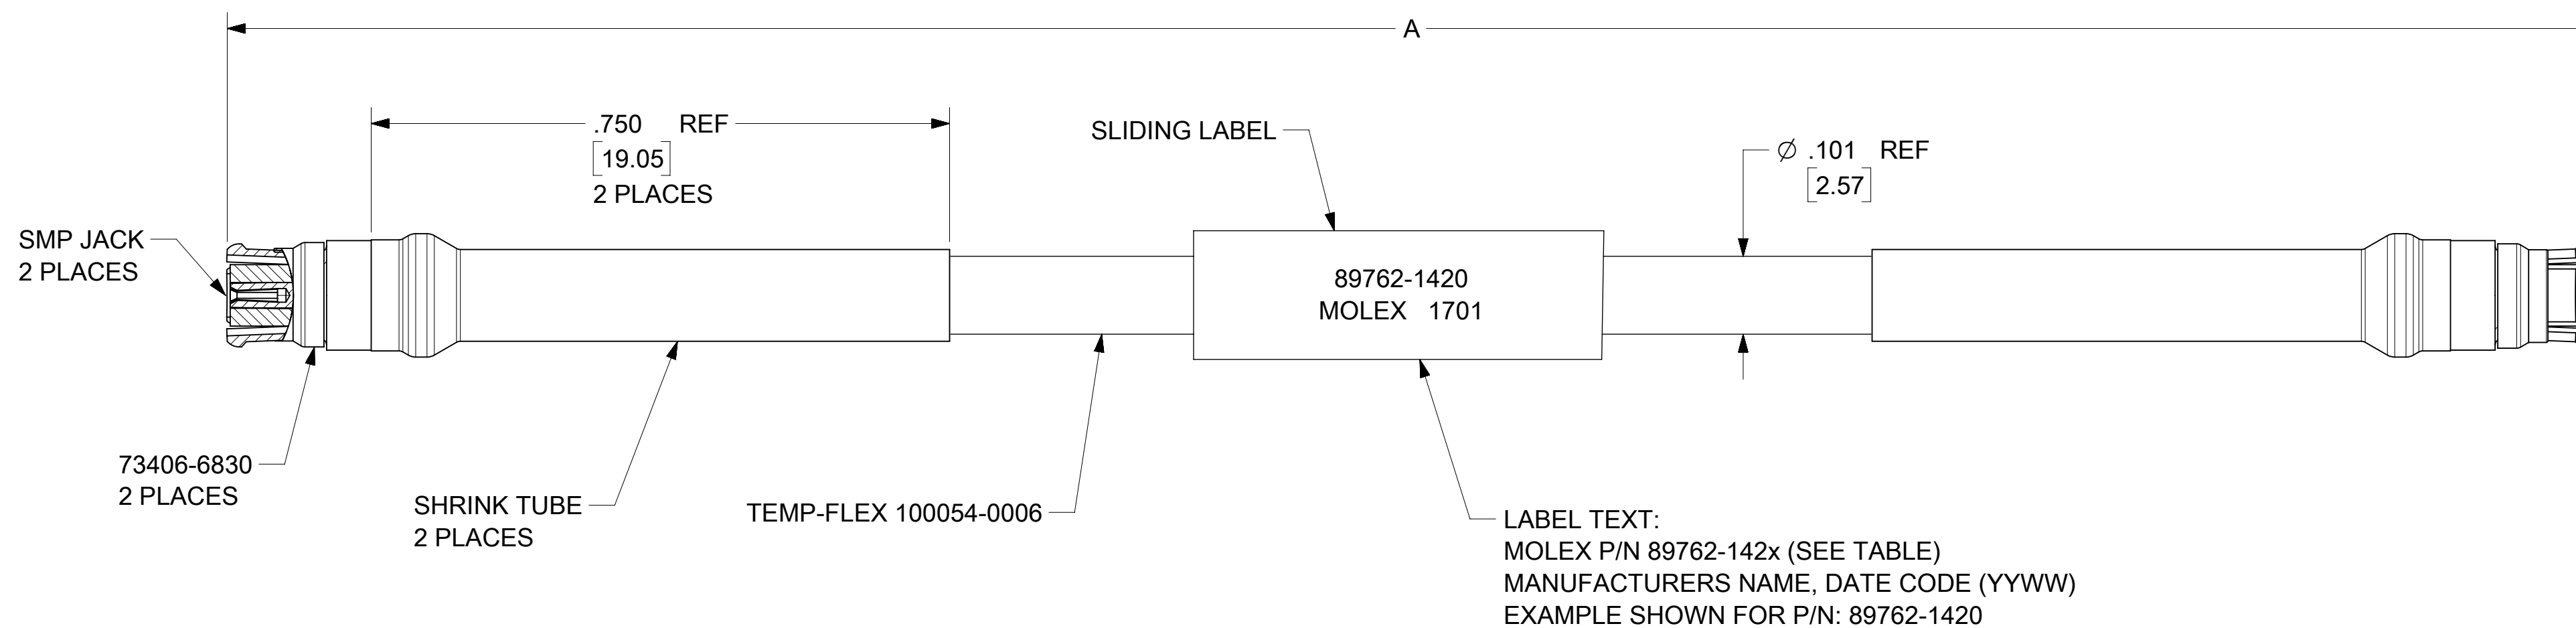

MATERIALS AND FINISHES:

SMP JACK: SEE SD-73406-683

CABLE: TEMP-FLEX 100054-0006.

LABEL: POLYOLEFIN
COLOR: WHITE

SHRINK TUBE: POLYOLEFIN
COLOR: BLACK

VSWR 1.70 MAX TO 40 GHz

89762-1423	120.00	3048.0	13.50
89762-1422	12.00	304.8	1.80
89762-1421	9.00	228.6	1.50
89762-1420	6.00	152.4	1.15
PART NO.	INCH	MM	INSERTION LOSS MAX TO 40 GHz (db)
	DIM A (REF)		

INITIALLY DRAWN BY JLEE ON 2013/03/28

QUALITY SYMBOLS ▽ = 0 ▽ = 0 ▽ = 0 ▼ = 0 ▽ = 0 ⊠ = 0 ■ = 0 ▽ = 0	THIS DRAWING CONTAINS INFORMATION THAT IS PROPRIETARY TO MOLEX ELECTRONIC TECHNOLOGIES, LLC AND SHOULD NOT BE USED WITHOUT WRITTEN PERMISSION				
	SEE ECM EC NO: 169595 DRWN: LMEIER CHKD: SSSHAH REV APPR: AROBERTSON	GENERAL TOLERANCES (UNLESS SPECIFIED)		DIMENSION UNITS INCH	SCALE
		MM INCH	DRWN BY BOMALLEY	DATE 2014/10/22	
		4 PLACES ± ± 3 PLACES ± ± 0.01 2 PLACES ± 0.25 ± 1 PLACES ± ± 0 PLACES ± ±	CHK'D BY BBHARADWAJD	DATE 2017/02/10	
	ANGULAR TOL ±	APPR BY WSPINK	DATE 2014/10/22		
	DRAFT WHERE APPLICABLE MUST REMAIN WITHIN DIMENSIONS	DRAWING SIZE C	THIRD ANGLE PROJECTION		
		molex®			
		CA SMP J X2 ON TF 100054-0006 EWR-10527-A, CA-SMP/SMP			
		PRODUCT CUSTOMER DRAWING			
		SERIES 89762	MATERIAL NUMBER SEE TABLE	CUSTOMER	
		DOCUMENT NUMBER SD-89762-142	DOC TYPE PSD	DOC PART 000	
				SHEET NUMBER 1 OF 1	