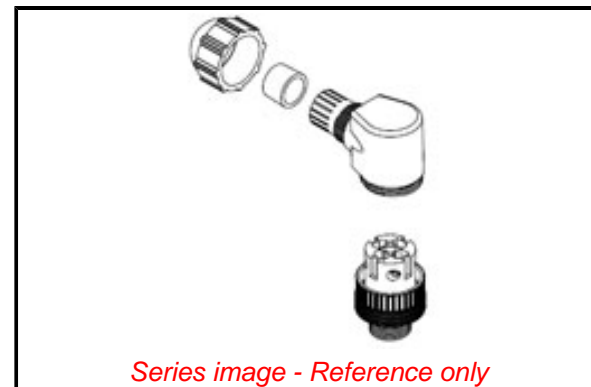

PLEASE CHECK WWW.MOLEX.COM FOR LATEST PART INFORMATION

Part Number: [1200710040](#)
Status: **Active**
Overview: Brad Micro-Change (M12) Connectors
Description: Micro-Change (M12) Single Keyway with PG7 Cable Fitting, 90° Angle Male, 4 Poles, Cable Diameter 3.30-6.60mm

Documents:

[Drawing (PDF)](#) [RoHS Certificate of Compliance (PDF)](#)

Agency Certification

CSA LR6837

General

Product Family Field Attachable / Accessories
Series [120071](#)
Approvals cCSAus certified
IP Rating IP67
Material - Contact Brass
Overview [Brad Micro-Change (M12) Connectors](#)
Product Name Micro-Change (M12)
Type Field Attachable Connector
UPC 78678875702

Physical

Cable Diameter 3.30-6.60mm (.130-.260")
Coupling Type External Thread
Diagnostics / LEDs No
Diagnostics Port No
Gender Male
Keyway Single
Material - Connector Body PA
Material - Coupling Nut Nickel-plated Brass
Material - Plating Mating Silver
Net Weight 25.401/g
Orientation 90° Angle
Poles 4
Temperature Range - Operating -25°C to +90°C
Wire Size AWG 18

Electrical

Current - Maximum per Contact 4.0A
Voltage - Maximum 250V AC / 300V DC

Material Info

Engineering Number 8A4007-31

Reference - Drawing Numbers

Sales Drawing SD-120071-008

EU ELV

Not Relevant

EU RoHS

Compliant with Exemption 6(c)

REACH SVHC

Contained Per - ECHA_01_2020 (16 January 2020)

Lead

Halogen-Free

Status

Not Low-Halogen

For more information, please visit [Contact US](#)

China ROHS

50 Image

ELV

Not Relevant

RoHS Phthalates

Not Contained

Search Parts in this Series

[120071 Series](#)