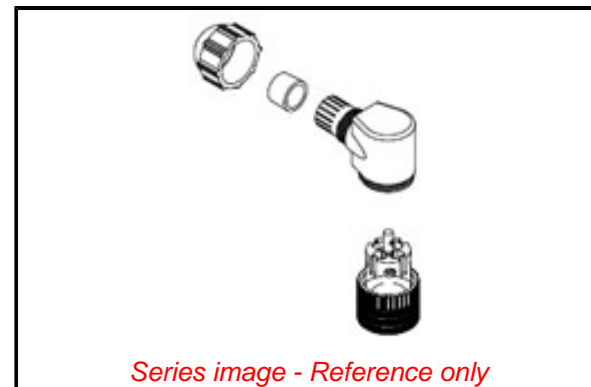

PLEASE CHECK WWW.MOLEX.COM FOR LATEST PART INFORMATION

Part Number: [1200710044](#)
Status: **Active**
Overview: Brad Micro-Change (M12) Connectors
Description: Micro-Change (M12) Single Keyway with PG7 Cable Fitting, 90° Angle Female, 5 Poles, Cable Diameter 3.30-6.60mm

Documents:

[Drawing (PDF)](#) [RoHS Certificate of Compliance (PDF)](#)

Agency Certification

CSA LR6837

General

Product Family Field Attachable / Accessories
Series [120071](#)
Approvals cCSAus certified
IP Rating IP67
Material - Contact Brass
Overview [Brad Micro-Change (M12) Connectors](#)
Product Name Micro-Change (M12)
Type Field Attachable Connector
UPC 78172553186

Physical

Cable Diameter 3.30-6.60mm (.130-.260")
Coupling Type Internal Thread
Diagnostics / LEDs No
Diagnostics Port No
Gender Female
Keyway Single
Material - Connector Body PA
Material - Coupling Nut Nickel-plated Brass
Material - Plating Mating Silver
Net Weight 29.937/g
Orientation 90° Angle
Poles 5
Temperature Range - Operating -25°C to +90°C
Wire Size AWG 18

Electrical

Current - Maximum per Contact 4.0A
Voltage - Maximum 30V AC / 36V DC

Material Info

Engineering Number 8A5001-31

Reference - Drawing Numbers

Sales Drawing SD-120071-010

EU ELV

Not Relevant

EU RoHS

Compliant with Exemption 6(c)

REACH SVHC

Contained Per - ECHA_01_2020 (16 January 2020)

Lead

Halogen-Free

Status

Not Low-Halogen

For more information, please visit [Contact US](#)

China ROHS

50 Image

ELV

Not Relevant

RoHS Phthalates

Not Contained

Search Parts in this Series

[120071 Series](#)