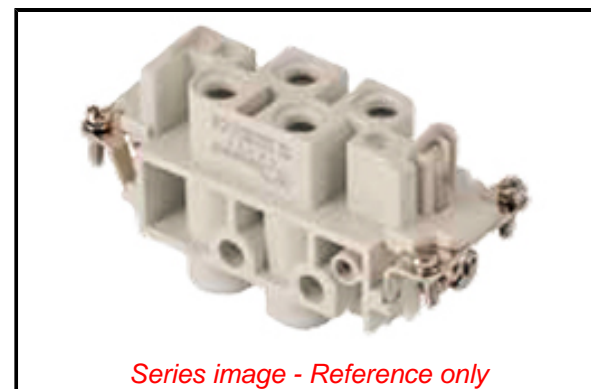

PLEASE CHECK WWW.MOLEX.COM FOR LATEST PART INFORMATION

Part Number: [0936010197](#)
Status: **Active**
Overview: [GWconnect Heavy Duty Connectors (HDC)](#)
Description: [GWconnect Screw Terminal Insert, Female, 4-Pole, 80A, with Wire Protection, Silver (Ag) Plated Contacts, Size 16B «77x27»](#)

Documents:

[RoHS Certificate of Compliance (PDF)](#)

Agency Certification

UL E249674

General

Product Family	Industrial Connectors / Enclosures
Series	93601
Component Size	16B «77X27»
Component Type	Inserts - Screw Terminal
Insert Series	S-K4/0
Overview	GWconnect Heavy Duty Connectors (HDC)
Product Category	Heavy Duty Connectors
Product Name	GWconnect
Standard	CSA C22.2 NO. 182.3, EN 60664-1, EN 61984, UL 1977
UPC	887191876054

Physical

Durability (mating cycles max)	500
Flammability	UL 94V-0
Gender	Female
Insert Color	Grey
Material - Contact	Copper Alloy
Material - Insert	Polycarbonate
Material - Plating	Silver
Net Weight	116.300/g
Number of Rows	2
Packaging Type	Bag
Polarized to Mating Part	Yes
Poles	4
Stripping Length	14.00mm, 7.00mm
Temperature Range - Operating	-40° to +125°C
Tightening Test Torque	0.50 Nm, 2.50 Nm
Wire Size AWG	14-20, 5-16

Electrical

Current - Maximum per Contact	80.0A
Voltage - Maximum	830V
Wire Protection	Yes

Material Info

Engineering Number 7304.6044.0

Series image - Reference only

EU ELV

Not Relevant

EU RoHS

Compliant

REACH SVHC

Contained Per -
D(2021)4569-DC (8
July 2021)

Lead

Halogen-Free

Status

Low-Halogen

For more information, please visit [Contact US](#)

China ROHS

ELV

RoHS Phthalates

China RoHS

Green Image

Not Relevant

Not Contained

Search Parts in this Series

[93601](#) Series

Mates With

[936010198](#) Male Screw Terminal Insert

Use With

Size 16B «77x27» Hoods and Housings