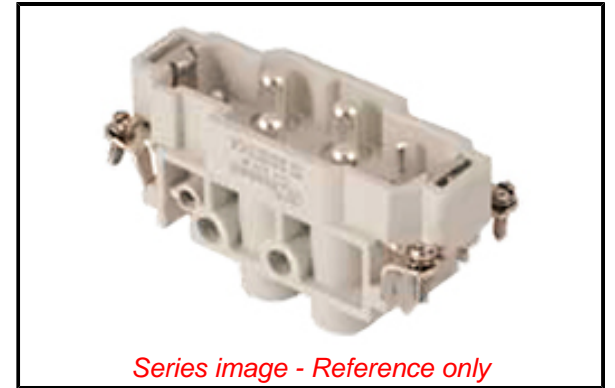

PLEASE CHECK WWW.MOLEX.COM FOR LATEST PART INFORMATION

Part Number: [0936010198](#)
Status: **Active**
Overview: GWconnect Heavy Duty Connectors (HDC)
Description: GWconnect Screw Terminal Insert, Male, 4-Pole, 80A, with Wire Protection, Silver (Ag) Plated Contacts, Size 16B «77x27»

Documents:
[RoHS Certificate of Compliance (PDF)](#)

Agency Certification

UL E249674

General

Product Family Industrial Connectors / Enclosures
Series [93601](#)
Component Size 16B «77X27»
Component Type Inserts - Screw Terminal
Insert Series S-K4/0
Overview [GWconnect Heavy Duty Connectors (HDC)](#)
Product Category Heavy Duty Connectors
Product Name GWconnect
Standard CSA C22.2 NO. 182.3, EN 60664-1, EN 61984, UL 1977
UPC 887191876061

Physical

Durability (mating cycles max) 500
Flammability UL 94V-0
Gender Male
Insert Color Grey
Material - Contact Copper Alloy
Material - Insert Polycarbonate
Material - Plating Silver
Net Weight 118.100/g
Number of Rows 2
Packaging Type Bag
Polarized to Mating Part Yes
Poles 4
Stripping Length 14.00mm, 7.00mm
Temperature Range - Operating -40° to +125°C
Tightening Test Torque 0.50 Nm, 2.50 Nm
Wire Size AWG 14-20, 5-16

Electrical

Current - Maximum per Contact 80.0A
Voltage - Maximum 830V
Wire Protection Yes

Material Info

Engineering Number 7304.6144.0

Series image - Reference only

EU ELV

Not Relevant

EU RoHS

Compliant

REACH SVHC

Contained Per -
D(2021)4569-DC (8
July 2021)

Lead

Halogen-Free

Status

Low-Halogen

For more information, please visit [Contact US](#)

China ROHS

ELV

RoHS Phthalates

China RoHS

Green Image

Not Relevant

Not Contained

Search Parts in this Series

[93601](#) Series

Mates With

[936010197](#) Female Screw Terminal Insert

Use With

Size 16B «77x27» Hoods and Housings