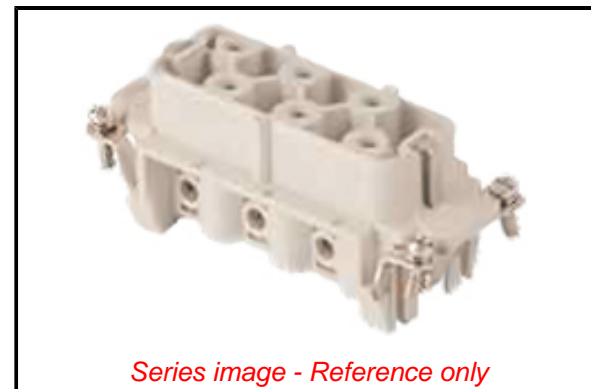

PLEASE CHECK WWW.MOLEX.COM FOR LATEST PART INFORMATION

Part Number: [0936010211](#)
Status: **Active**
Overview: GWconnect Heavy Duty Connectors (HDC)
Description: GWconnect Screw Terminal Insert, Female, 6-Pole, 35A, Numbered 1-6, with Wire Protection, Silver (Ag) Plated Contacts, Size 16B «77x27»

Documents:

[RoHS Certificate of Compliance (PDF)](#)

Agency Certification

CSA 256883
UL E249674

General

Product Family Industrial Connectors / Enclosures
Series [93601](#)
Component Size 16B «77X27»
Component Type Inserts - Screw Terminal
Insert Series S-HSB
Overview [GWconnect Heavy Duty Connectors (HDC)](#)
Product Category Heavy Duty Connectors
Product Name GWconnect
Standard CSA C22.2 NO. 182.3, EN 60664-1, EN 61984, UL 1977
UPC 887191876696

Physical

Durability (mating cycles max) 500
Flammability UL 94V-0
Gender Female
Insert Color Grey
Material - Contact Copper Alloy
Material - Insert Polycarbonate
Material - Plating Silver
Net Weight 81.300/g
Number of Rows 2
Packaging Type Bag
Polarized to Mating Part Yes
Poles 6
Stripping Length 10.50mm
Temperature Range - Operating -40° to +125°C
Tightening Test Torque 1.20 Nm
Wire Size AWG 10-20
Wire Size mm² 0.50-6.00

Electrical

Current - Maximum per Contact 35.0A
Voltage - Maximum 830V
Wire Protection Yes

Material Info

Engineering Number 7306.6041.0

EU ELV

Not Relevant

EU RoHS

Compliant with Exemption 6(c)

REACH SVHC

Contained Per - D(2021)4569-DC (8 July 2021)

Lead

Halogen-Free

Status

Low-Halogen

For more information, please visit [Contact US](#)

China ROHS

ELV

RoHS Phthalates

China RoHS

50 Image

Not Relevant

Not Contained

Search Parts in this Series

[93601](#) Series

Mates With

[936010219](#) Male Screw Terminal Insert

Use With

Size 16B «77x27» Hoods and Housings