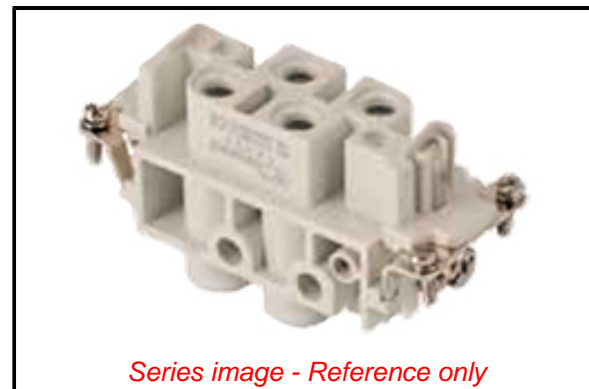

**PLEASE CHECK WWW.MOLEX.COM FOR LATEST PART INFORMATION**

**Part Number:** [0936010213](#)  
**Status:** **Active**  
**Overview:** GWconnect Heavy Duty Connectors (HDC)  
**Description:** GWconnect Screw Terminal Insert, Female, 4-Pole-80A and 2-Pole-16A, with Wire Protection, Silver (Ag) Plated Contacts, Size 16B «77x27»

**Documents:**

[RoHS Certificate of Compliance \(PDF\)](#)

**Agency Certification**

UL E249674

**General**

Product Family Industrial Connectors / Enclosures  
 Series [93601](#)  
 Component Size 16B «77X27»  
 Component Type Inserts - Screw Terminal  
 Insert Series S-K4/2  
 Overview [GWconnect Heavy Duty Connectors \(HDC\)](#)  
 Product Category Heavy Duty Connectors  
 Product Name GWconnect  
 Standard CSA C22.2 NO. 182.3, EN 60664-1, EN 61984, UL 1977  
 UPC 887191877211

**Physical**

Durability (mating cycles max) 500  
 Flammability UL 94V-0  
 Gender Female  
 Insert Color Grey  
 Material - Contact Copper Alloy  
 Material - Insert Polycarbonate  
 Material - Plating Silver  
 Net Weight 87.000/g  
 Number of Rows 2  
 Packaging Type Bag  
 Polarized to Mating Part Yes  
 Poles 6  
 Stripping Length 14.00mm, 7.00mm  
 Temperature Range - Operating -40° to +125°C  
 Tightening Test Torque 0.50 Nm, 2.50 Nm  
 Wire Size AWG 14-20, 5-16

**Electrical**

Current - Maximum per Contact 16.0A, 80.0A  
 Voltage - Maximum 400V / 830V  
 Wire Protection No, Yes

**Material Info**

Engineering Number 7306.6045.0

*Series image - Reference only*

**EU ELV**