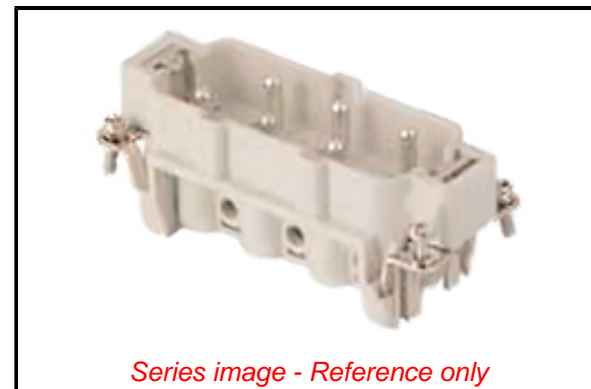

PLEASE CHECK WWW.MOLEX.COM FOR LATEST PART INFORMATION

Part Number: [0936010219](#)
Status: **Active**
Overview: GWconnect Heavy Duty Connectors (HDC)
Description: GWconnect Screw Terminal Insert, Male, 6-Pole, 35A, Numbered 1-6, with Wire Protection, Silver (Ag) Plated Contacts, Size 16B «77x27»

Documents:

[RoHS Certificate of Compliance (PDF)](#)

Agency Certification

CSA 256883
UL E249674

General

Product Family Industrial Connectors / Enclosures
Series [93601](#)
Component Size 16B «77X27»
Component Type Inserts - Screw Terminal
Insert Series S-HSB
Overview [GWconnect Heavy Duty Connectors (HDC)](#)
Product Category Heavy Duty Connectors
Product Name GWconnect
Standard CSA C22.2 NO. 182.3, EN 60664-1, EN 61984, UL 1977
UPC 887191877273

Physical

Durability (mating cycles max) 500
Flammability UL 94V-0
Gender Male
Insert Color Grey
Material - Contact Copper Alloy
Material - Insert Polycarbonate
Material - Plating Silver
Net Weight 79.000/g
Number of Rows 2
Packaging Type Bag
Polarized to Mating Part Yes
Poles 6
Stripping Length 10.50mm
Temperature Range - Operating -40° to +125°C
Tightening Test Torque 1.20 Nm
Wire Size AWG 10-20
Wire Size mm² 0.50-6.00

Electrical

Current - Maximum per Contact 35.0A
Voltage - Maximum 830V
Wire Protection Yes

Material Info

Engineering Number 7306.6141.0

Series image - Reference only

EU ELV

Not Relevant

EU RoHS

Compliant

REACH SVHC

Contained Per -
D(2021)4569-DC (8
July 2021)

Lead

Halogen-Free

Status

Low-Halogen

For more information, please visit [Contact US](#)

China ROHS

ELV

RoHS Phthalates

China RoHS

Green Image

Not Relevant

Not Contained

Search Parts in this Series

[93601 Series](#)

Mates With

[936010211 Female Screw Terminal Insert](#)

Use With

Size 16B «77x27» Hoods and Housings