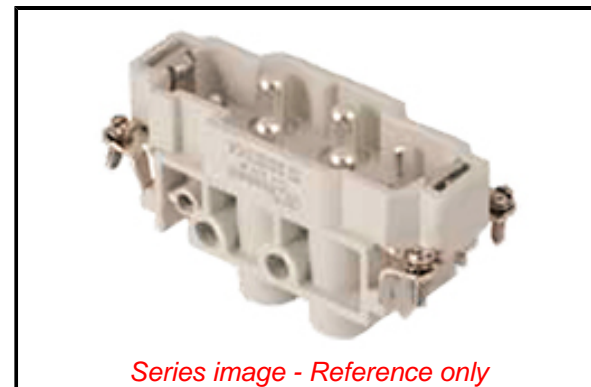

PLEASE CHECK WWW.MOLEX.COM FOR LATEST PART INFORMATION

Part Number: [0936010221](#)
Status: **Active**
Overview: GWconnect Heavy Duty Connectors (HDC)
Description: GWconnect Screw Terminal Insert, Male, 4-Pole-80A and 2-Pole-16A, with Wire Protection, Silver (Ag) Plated Contacts, Size 16B «77x27»

Documents:

[RoHS Certificate of Compliance (PDF)](#)

Agency Certification

UL E249674

General

Product Family Industrial Connectors / Enclosures
Series [93601](#)
Component Size 16B «77X27»
Component Type Inserts - Screw Terminal
Insert Series S-K4/2
Overview [GWconnect Heavy Duty Connectors (HDC)](#)
Product Category Heavy Duty Connectors
Product Name GWconnect
Standard CSA C22.2 NO. 182.3, EN 60664-1, EN 61984, UL 1977
UPC 887191877297

Physical

Durability (mating cycles max) 500
Flammability UL 94V-0
Gender Male
Insert Color Grey
Material - Contact Copper Alloy
Material - Insert Polycarbonate
Material - Plating Silver
Net Weight 85.500/g
Number of Rows 2
Packaging Type Bag
Polarized to Mating Part Yes
Poles 6
Stripping Length 14.00mm, 7.00mm
Temperature Range - Operating -40° to +125°C
Tightening Test Torque 0.50 Nm, 2.50 Nm
Wire Size AWG 14-20, 5-16

Electrical

Current - Maximum per Contact 16.0A, 80.0A
Voltage - Maximum 400V / 830V
Wire Protection No, Yes

Material Info

Engineering Number 7306.6145.0

Series image - Reference only

EU ELV

Not Relevant

EU RoHS

Compliant

REACH SVHC

Not Contained Per - ED/71/2019 (16 July 2019)

Halogen-Free

Status

Not Reviewed

For more information, please visit [Contact US](#)

China ROHS

ELV

RoHS Phthalates

China RoHS

Green Image

Not Relevant

Not Contained

Search Parts in this Series

[93601 Series](#)

Mates With

[936010213 Female Screw Terminal Insert](#)

Use With

Size 16B «77x27» Hoods and Housings