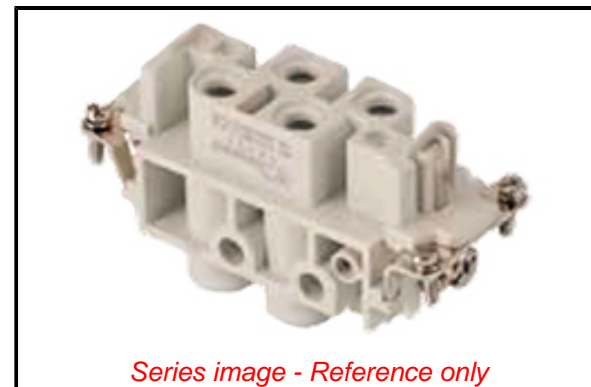

**PLEASE CHECK WWW.MOLEX.COM FOR LATEST PART INFORMATION**

**Part Number:** [0936010245](#)  
**Status:** **Active**  
**Overview:** GWconnect Heavy Duty Connectors (HDC)  
**Description:** GWconnect Screw Terminal Insert, Female, 4-Pole-80A without Wire Protection and 8-Pole-16A with Wire Protection, Silver (Ag) Plated Contacts, Size 24B «104x27»

**Documents:**

[RoHS Certificate of Compliance \(PDF\)](#)

**Agency Certification**

CSA 256883  
 UL E249674

**General**

Product Family Industrial Connectors / Enclosures  
 Series [93601](#)  
 Component Size 24B «104X27»  
 Component Type Inserts - Screw Terminal  
 Insert Series S-K4/8  
 Overview [GWconnect Heavy Duty Connectors \(HDC\)](#)  
 Product Category Heavy Duty Connectors  
 Product Name GWconnect  
 Standard CSA C22.2 NO. 182.3, EN 60664-1, EN 61984, UL 1977  
 UPC 887191879031

**Physical**

Durability (mating cycles max) 500  
 Flammability UL 94V-0  
 Gender Female  
 Insert Color Grey  
 Material - Contact Copper Alloy  
 Material - Insert Polycarbonate  
 Material - Plating Silver  
 Net Weight 142.900/g  
 Number of Rows 2  
 Packaging Type Bag  
 Polarized to Mating Part Yes  
 Poles 12  
 Stripping Length 14.00mm, 7.00mm  
 Temperature Range - Operating -40° to +125°C  
 Tightening Test Torque 0.50 Nm, 2.50 Nm  
 Wire Size AWG 14-20, 5-16

**Electrical**

Voltage EN 61984: 500V 6kV 3, UL/CSA: 600V  
 Working Current 80A/16A

**Material Info**

Engineering Number 7312.6043.0

*Series image - Reference only*

**EU ELV**

**Not Relevant**

**EU RoHS**