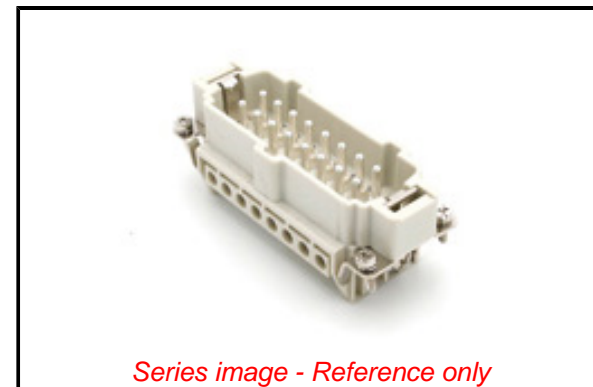

PLEASE CHECK WWW.MOLEX.COM FOR LATEST PART INFORMATION

Part Number: [0936010277](#)
Status: **Active**
Overview: GWconnect Heavy Duty Connectors (HDC)
Description: GWconnect Screw Terminal Insert, Male, 16-Pole, 16A, Numbered 17-32, with Wire Protection, Silver (Ag) Plated Contacts, Size 16B «77x27»

Documents:

[RoHS Certificate of Compliance (PDF)](#)

Agency Certification

CSA 256883
UL E249674

General

Product Family Industrial Connectors / Enclosures
Series [93601](#)
Component Size 16B «77X27»
Component Type Inserts - Screw Terminal
Insert Series S-E
Overview [GWconnect Heavy Duty Connectors (HDC)](#)
Product Category Heavy Duty Connectors
Product Name GWconnect
Standard CSA C22.2 NO. 182.3, EN 60664-1, EN 61984, UL 1977
UPC 887191880853

Physical

Durability (mating cycles max) 700
Flammability UL 94V-0
Gender Male
Insert Color Grey
Material - Contact Copper Alloy
Material - Insert Polycarbonate
Material - Plating Silver
Net Weight 81.000/g
Number of Rows 2
Packaging Type Bag
Polarized to Mating Part Yes
Poles 16
Stripping Length 7.00mm
Temperature Range - Operating -40° to +125°C
Tightening Test Torque 0.50 Nm
Wire Size AWG 14-20
Wire Size mm² 0.50-2.50

Electrical

Current - Maximum per Contact 16.0A
Voltage - Maximum 500V
Wire Protection Yes

Material Info

Engineering Number 7316.6106.0

Series image - Reference only

EU ELV

Not Reviewed

EU RoHS

Compliant with Exemption 6(c)

REACH SVHC

Not Contained Per - ED/71/2019 (16 July 2019)

Halogen-Free

Status

Not Reviewed

For more information, please visit [Contact US](#)

China ROHS

50 Image

ELV

Not Reviewed

RoHS Phthalates

Not Contained

Search Parts in this Series

[93601](#) Series

Mates With

[936010267](#) Female Screw Terminal Insert

Use With

Size 16B «77x27» Hoods and Housings