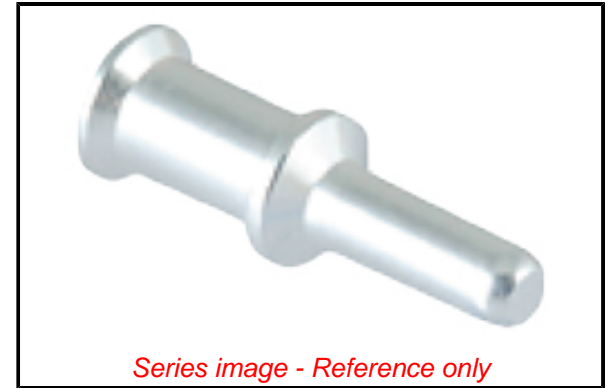

PLEASE CHECK WWW.MOLEX.COM FOR LATEST PART INFORMATION

Part Number: [0936010473](#)
Status: **Active**
Overview: GWconnect Heavy Duty Connectors (HDC)
Description: GWconnect Turned Crimp Contact for 70A Male S-M70/2 Inserts, Silver (Ag) Plated Copper Alloy, 10.00mm² (7 AWG), 100 per Bag

Documents:
[RoHS Certificate of Compliance (PDF)](#)

General

Product Family	Industrial Connectors / Enclosures
Series	93601
Contact Type	Turned Crimp
Overview	GWconnect Heavy Duty Connectors (HDC)
Product Category	Contacts
Product Name	GWconnect
UPC	887191892818

Physical

Gender	Male
Material - Contact	Copper Alloy
Material - Plating	Silver
Net Weight	8.000/g
Number of Grooves	0
Packaging Type	Bag
Stripping Length	15.00mm

Electrical

Current - Maximum per Contact	70.0A

Material Info

Engineering Number	7700.3188.0

EU ELV

Not Relevant

EU RoHS

Compliant

REACH SVHC

Not Contained Per -
ED/71/2019 (16 July
2019)

Halogen-Free

Status

Not Reviewed

For more information, please visit [Contact US](#)

China ROHS

ELV

RoHS Phthalates

China RoHS

Green Image

Not Relevant

Not Contained

Search Parts in this Series

[93601](#) Series

Mates With

[93601](#) Female Turned Crimp Contact

Use With

Male S-M70/2 Inserts