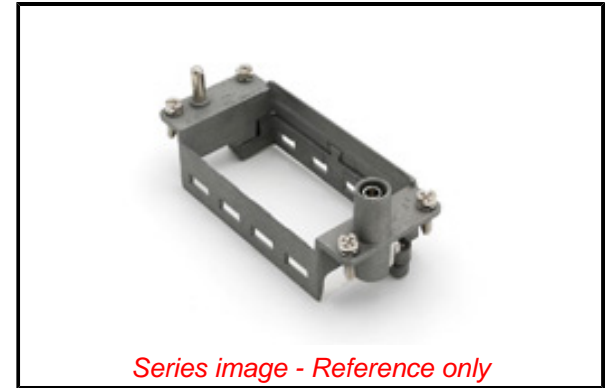

PLEASE CHECK WWW.MOLEX.COM FOR LATEST PART INFORMATION

Part Number: [0936010557](#)
Status: **Active**
Overview: [GWconnect Heavy Duty Connectors (HDC)](#)
Description: [GWconnect Frame for Size 16B «77x27» Housings, Die-cast Zinc](#)

Documents:

[RoHS Certificate of Compliance (PDF)](#)

General

Product Family	Industrial Connectors / Enclosures
Series	93601
Accessory Type	Frame
Material - Frame	Die-cast Zinc
Overview	GWconnect Heavy Duty Connectors (HDC)
Product Category	Accessories
Product Name	GWconnect
Type	EMC, HE, HP-HE, STD
UPC	887191834627

Physical

Net Weight	67.500/g
Packaging Type	Bag

Material Info

Engineering Number	7716.3520.0

EU ELV

Not Relevant

EU RoHS

Compliant

REACH SVHC

Not Contained Per -
D(2021)4569-DC (8
July 2021)

Halogen-Free

Status

Low-Halogen

For more information, please visit [Contact US](#)

China ROHS

ELV

RoHS Phthalates

China RoHS

Green Image

Not Relevant

Not Contained

Search Parts in this Series

[93601](#) Series

Use With

Size 16B «77x27» Housings and 4 Modules