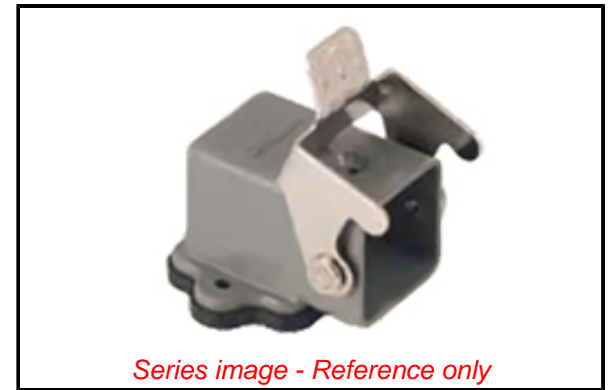

PLEASE CHECK WWW.MOLEX.COM FOR LATEST PART INFORMATION

Part Number: [0936010622](#)
Status: **Active**
Overview: GWconnect Heavy Duty Connectors (HDC)
Description: GWconnect STD - Standard, Single Lever Bulkhead Mount Housing, Die-cast Aluminum, with 1 Lever, Right Angle, with Gasket, Size 3A «21x21», Grey

Documents:

[Drawing (PDF)](#) [RoHS Certificate of Compliance (PDF)](#)
[Packaging Specification 936010622-000 (PDF)](#)

Agency Certification

CSA 256883
UL E249674

General

Product Family Industrial Connectors / Enclosures
Series [93601](#)
Comments IP67 with screw gasket.
Component Size 3A «21x21»
Component Type Single Lever Bulkhead Housing
IP Rating IP66
Overview [GWconnect Heavy Duty Connectors (HDC)](#)
Product Category Heavy Duty Connectors
Product Name GWconnect
Standard ANSI/UL 50, ANSI/UL 50 E, CSA C22.2 No.94-1-2, EN 61984
Type STD
UPC 887191838199

Physical

Housing Coating Polyester Powder
Housing Color Grey RAL 7037
Lock to Mating Part Yes
Material - Gasket NBR
Material - Housing Die-cast Aluminum
Material - Lever Zinc Plated Steel
Mounting Style Bulkhead
Net Weight 25.830/g
Number of Levers 1
Packaging Type Bag
Thread Size N/A
Thread Type N/A

Electrical

Voltage - Maximum 230V / 400V

Material Info

Engineering Number 7803.6204.0

Reference - Drawing Numbers

Packaging Specification 936010622-000
Sales Drawing 936010622-000

Series image - Reference only

EU ELV

Not Relevant

EU RoHS

Compliant

REACH SVHC

Not Contained Per -
ED/71/2019 (16 July
2019)

Halogen-Free

Status

Not Reviewed

For more information, please visit [Contact US](#)

China ROHS

ELV

RoHS Phthalates

China RoHS

Green Image

Not Relevant

Not Contained

Search Parts in this Series

[93601 Series](#)

Use With

Size 3A «21x21» S-A, S-D, and S-Q Inserts