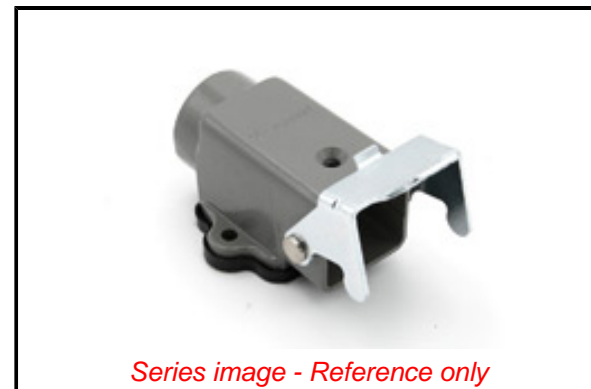

PLEASE CHECK WWW.MOLEX.COM FOR LATEST PART INFORMATION

Part Number: [0936010676](#)
Status: **Active**
Overview: GWconnect Heavy Duty Connectors (HDC)
Description: GWconnect STD - Standard, Single Lever Bulkhead Mount Housing, Die-cast Aluminum, with 1 Lever, Right Angle, with Gasket, Size 3A«21x21», M20 Thread, Grey

Documents:

[RoHS Certificate of Compliance (PDF)](#)

Agency Certification

CSA 256883
UL E249674

General

Product Family Industrial Connectors / Enclosures
Series [93601](#)
Comments IP67 with screw gasket.
Component Size 3A «21x21»
Component Type Single Lever Bulkhead Housing
IP Rating IP66, IP67
Overview [GWconnect Heavy Duty Connectors (HDC)](#)
Product Category Heavy Duty Connectors
Product Name GWconnect
Standard ANSI/UL 50, ANSI/UL 50 E, CSA C22.2 No.94-1-2, EN 61984
Type STD
UPC 887191842035

Physical

Housing Coating Polyester Powder
Housing Color Grey RAL 7037
Lock to Mating Part Yes
Material - Gasket NBR
Material - Housing Die-cast Aluminum
Material - Lever Zinc Plated Steel
Mounting Style Bulkhead
Net Weight 31.000/g
Number of Levers 1
Packaging Type Bag
Thread Size M20
Thread Type (M) Metric

Electrical

Voltage - Maximum 500V

Material Info

Engineering Number 7803.6226.0

Series image - Reference only

EU ELV

Not Relevant

EU RoHS

Compliant

REACH SVHC

Not Contained Per -
D(2020)9139-DC (19
Jan 2021)

Halogen-Free

Status

Low-Halogen

For more information, please visit [Contact US](#)

China ROHS

ELV

RoHS Phthalates

China RoHS

Green Image

Not Relevant

Not Contained

Search Parts in this Series

[93601 Series](#)

Use With

Size 3A «21x21» S-A, S-D, and S-Q Inserts