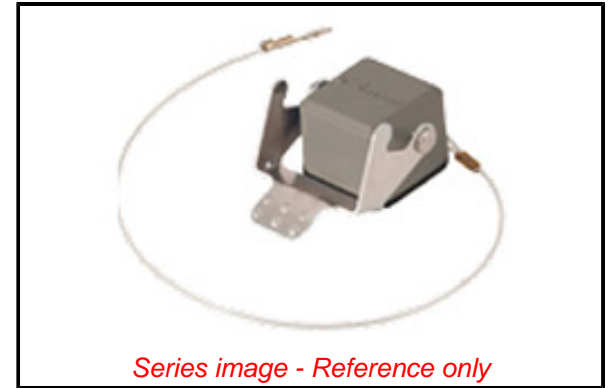

PLEASE CHECK WWW.MOLEX.COM FOR LATEST PART INFORMATION

Part Number: [0936010717](#)
Status: **Active**
Overview: GWconnect Heavy Duty Connectors (HDC)
Description: GWconnect STD - Standard, Cover for Female Inserts, Die-cast Aluminum, with 1 Lever, with Gasket, Size 3A «21x21» Insert, Grey

Documents:

[RoHS Certificate of Compliance (PDF)](#)

Agency Certification

CSA	256883
UL	E249674

General

Product Family	Industrial Connectors / Enclosures
Series	93601
Comments	With nylon wire tether line.
Component Size	3A «21x21»
Component Type	Cover
IP Rating	IP66, IP67
Overview	GWconnect Heavy Duty Connectors (HDC)
Product Category	Heavy Duty Connectors
Product Name	GWconnect
Type	STD
UPC	887191844848

Physical

Cover Coating	Polyester Powder
Cover Color	Grey RAL 9002
Lock to Mating Part	Yes
Material - Cover	Die-cast Aluminum
Material - Lever	Stainless Steel
Net Weight	18.000/g
Number of Levers	1
Packaging Type	Bag

Material Info

Engineering Number	7803.6884.A

Series image - Reference only

EU ELV

Not Relevant

EU RoHS

Compliant

REACH SVHC

Not Contained Per -
D(2021)4569-DC (8
July 2021)

Halogen-Free

Status

Low-Halogen

For more information, please visit [Contact US](#)

China ROHS

ELV

RoHS Phthalates

Green Image

Not Relevant

Not Contained

Search Parts in this Series

[93601](#) Series

Use With

Enclosures with with Size 3A «21x21»
Female Inserts