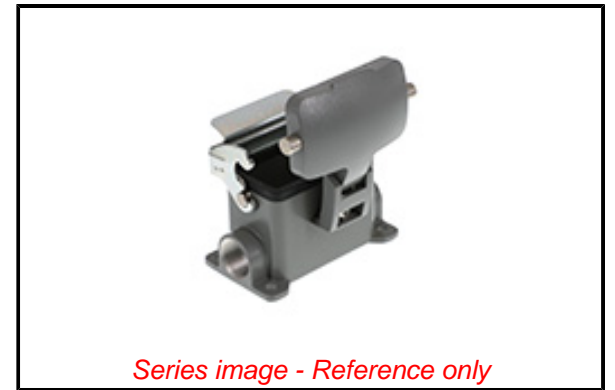

PLEASE CHECK WWW.MOLEX.COM FOR LATEST PART INFORMATION

Part Number: [0936011531](#)
Status: **Active**
Overview: GWconnect Heavy Duty Connectors (HDC)
Description: GWconnect STD - Standard, Single Lever Surface Mount Housing, Die-cast Aluminum, with 1 Lever, with Cover, with Gasket, Size 10B «57x27», Pg16 Thread, Grey

Documents:

[Drawing (PDF)](#) [RoHS Certificate of Compliance (PDF)](#)

Agency Certification

CSA 256883
UL E249674

General

Product Family Industrial Connectors / Enclosures
Series [93601](#)
Component Size 10B «57X27»
Component Type Single Lever SMT Housing
IP Rating IP66
Overview [GWconnect Heavy Duty Connectors (HDC)](#)
Product Category Heavy Duty Connectors
Product Name GWconnect
Standard ANSI/UL 50, ANSI/UL 50 E, CSA C22.2 No.94-1-2, EN 61984
Type STD
UPC 887191826868

Physical

Cover Coating Polyester Powder
Cover Color Grey RAL 7037
Housing Coating Polyester Powder
Housing Color Grey RAL 7037
Lock to Mating Part Yes
Material - Cover Die-cast Aluminum
Material - Gasket NBR
Material - Housing Die-cast Aluminum
Material - Lever Galvanized Steel
Mounting Style Surface Mount
Net Weight 290.960/g
Number of Levers 1
Packaging Type Bag
Thread Size Pg16
Thread Type (Pg)

Electrical

Voltage - Maximum 500V

Material Info

Engineering Number 7810.6313.0

Reference - Drawing Numbers

Sales Drawing 936011555-000

EU ELV

Not Relevant

EU RoHS

Compliant

REACH SVHC

Not Contained Per -
D(2021)4569-DC (8
July 2021)

Halogen-Free

Status

Low-Halogen

For more information, please visit [Contact US](#)

China ROHS

ELV

RoHS Phthalates

China RoHS

Green Image

Not Relevant

Not Contained

Search Parts in this Series

[93601](#) Series

Use With

Size 10B «57x27» S-D, S-DD, S-E, S-EE, S-EP, S-ES, S-HSB, S-ESHV, S-K, S-M, and S-EHV Inserts