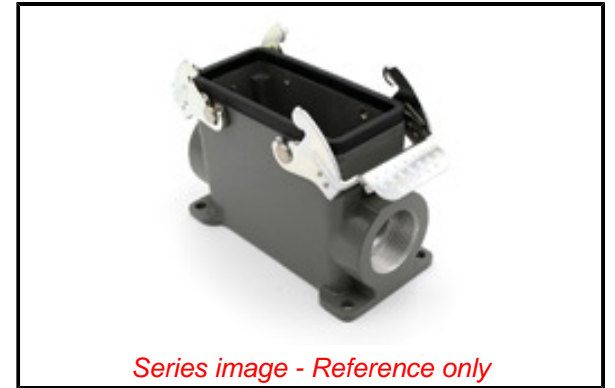

PLEASE CHECK WWW.MOLEX.COM FOR LATEST PART INFORMATION

Part Number: [0936013049](#)
Status: **Active**
Overview: GWconnect Heavy Duty Connectors (HDC)
Description: GWconnect STD - Standard, Double Lever Surface Mount Housing, Die-cast Aluminum, with 2 Levers, with Gasket, Size 16B «77x27», Pg21x2 Thread, High Construction, Grey

Documents:

[Drawing (PDF)](#) [RoHS Certificate of Compliance (PDF)](#)

Agency Certification

CSA 256883
UL E249674

General

Product Family Industrial Connectors / Enclosures
Series [93601](#)
Component Size 16B «77X27»
Component Type Double Lever SMT Housing
IP Rating IP66
Overview [GWconnect Heavy Duty Connectors (HDC)](#)
Product Category Heavy Duty Connectors
Product Name GWconnect
Standard ANSI/UL 50, ANSI/UL 50 E, CSA C22.2 No.94-1-2, EN 61984
Type STD
UPC 887191867427

Physical

Housing Coating Polyester Powder
Housing Color Grey RAL 7037
Lock to Mating Part Yes
Material - Gasket NBR
Material - Housing Die-cast Aluminum
Material - Lever Galvanized Steel
Mounting Style Surface Mount
Net Weight 419.000/g
Number of Levers 2
Packaging Type Bag
Thread Size Pg21x2
Thread Type (Pg)

Electrical

Voltage - Maximum 500V

Material Info

Engineering Number 7816.7474.0

EU ELV

Not Relevant

EU RoHS

Compliant

REACH SVHC

Not Reviewed

Halogen-Free

Status

Not Reviewed

For more information, please visit [Contact US](#)

China ROHS

ELV

RoHS Phthalates

China RoHS

Green Image

Not Relevant

Not Contained

Search Parts in this Series

[93601 Series](#)

Use With

Size 16B «77x27» S-D, S-DD, S-E, S-EE, S-EP, S-ES, S-HSB, S-ESHV, S-K, S-M, and S-EHV Inserts