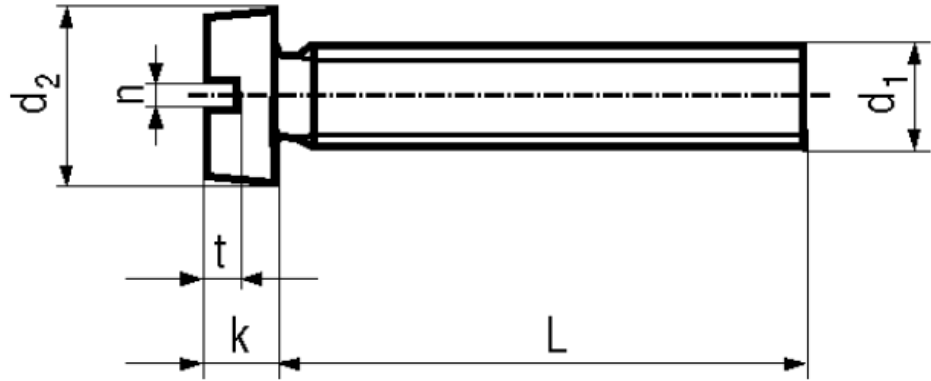

BN 1061

Slotted cheese head screws

-DIN 84 A
-ISO 1207
-UNI 6107

Material	Polyamide 6.6	Quality	PA 6.6
Color	white		

Article No. - 1401203

d ₁	M3
L	10
d ₂	5,5
k	2
n	0,8
t	0,85

DIN 84: Standard withdrawn

X-ON Electronics