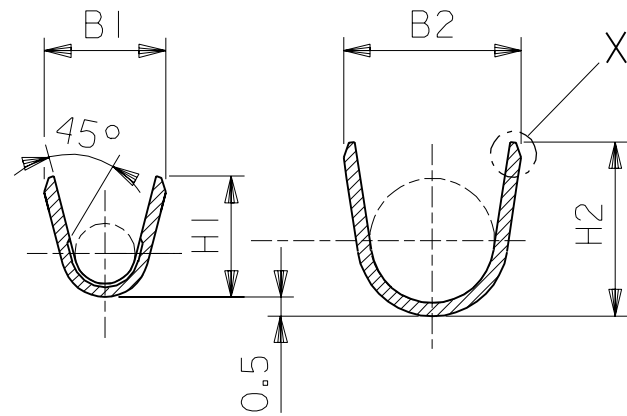

PART NO.	WIRE		B1	H1	B2	H2	M	PARTS PER REEL
	SQ mm ²	INS. Ø mm						
98014-0100	0.5-1.0	1.4-3.3	3.2	3.2	4.7	4.6	—	3000
98014-0200	1.5-2.5	2.1-4.2	4.1	3.8	5.7	5.2	=	3000
98014-0300	2.5-4.0	2.6-4.9	4.4	4.5	6.7	6.1	≡	2500

OFF TOP OF REEL

SECTION Y-Y
SCHNITT Y-Y

SECTION Z-Z
SCHNITT Z-Z

DETAIL X
EINZELHEIT X

MATERIAL: PRE TIN BRASS
MESSING VERZINNT

THIRD ANGLE PROJECTION

REVISE ONLY ON CAD SYSTEM

DIMENSIONS SHOWN (METRIC) INCH		DRWG BY	LA
UNLESS OTHERWISE SPECIFIED TOLERANCES: ANGULAR ±		CHK'D BY	SCH
INCH (METRIC)		APP'D BY	APO
3 PLACE ±	±	SCALE	5:1
2 PLACE ±	± 0.15		
1 PLACE ±	± 0.30		
DRAFT WHERE APPLICABLE MUST REMAIN WITHIN DIMENSIONS			
DESIGN DIMENSION (PRIMARY)	<input checked="" type="checkbox"/> (MM) <input type="checkbox"/> IN.		
EQUIVALENT DIMENSION (SECONDARY)	<input type="checkbox"/> (MM) <input type="checkbox"/> IN.		

CADCAM FILENAME SD98014 DCN	THIS DRAWING CONTAINS INFORMATION THAT IS PROPRIETARY TO MOLEX INC. & SHOULD NOT BE USED WITHOUT WRITTEN PERMISSION	
TITLE MALE TERMINAL 2.8mm		
MOLEX MOLEX EUROPE		SHEET NO. DATE 1 / 1 14 / 04 / 92
PART NO. SEE TABLE	DWG NO. SD-98014	SIZE B