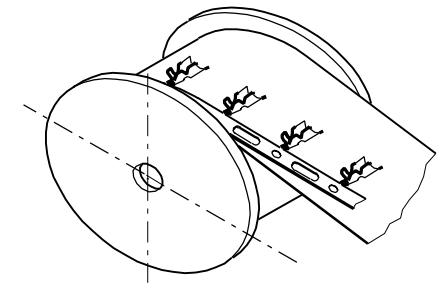

PART NO.	WIRE		B1	H1	B2	H2	M	PARTS PER REEL
	SQ mm ²	INS. Ø mm						
98014-0100	0.5-1.0	1.4-3.3	3.2	3.2	4.7	4.6	—	3000
98014-0200	1.5-2.5	2.1-4.2	4.1	3.8	5.7	5.2	=	3000
98014-0300	2.5-4.0	2.6-4.9	4.4	4.5	6.7	6.1	≡	2500

OFF TOP OF REEL

SECTION Y-Y
SCHNITT Y-Y

SECTION Z-Z
SCHNITT Z-Z

DETAIL X
EINZELHEIT X

MATERIAL: PRE TIN BRASS
MESSING VERZINNT

THIRD ANGLE PROJECTION

REVISE ONLY ON CAD SYSTEM

DIMENSIONS SHOWN (METRIC) INCH		DRWG BY	LA
UNLESS OTHERWISE SPECIFIED TOLERANCES: ANGULAR ±		CHK'D BY	SCH
INCH (METRIC)		APP'D BY	APO
3 PLACE ±	±	SCALE	5:1
2 PLACE ±	± 0.15		
1 PLACE ±	± 0.30		
DRAFT WHERE APPLICABLE MUST REMAIN WITHIN DIMENSIONS			
DESIGN DIMENSION (PRIMARY)	<input checked="" type="checkbox"/> (MM) <input type="checkbox"/> IN.		
EQUIVALENT DIMENSION (SECONDARY)	<input type="checkbox"/> (MM) <input type="checkbox"/> IN.		

CADCAM FILENAME SD98014 DCN	THIS DRAWING CONTAINS INFORMATION THAT IS PROPRIETARY TO MOLEX INC. & SHOULD NOT BE USED WITHOUT WRITTEN PERMISSION	
TITLE MALE TERMINAL 2.8mm		
MOLEX MOLEX EUROPE		SHEET NO. DATE 1 / 1 14 / 04 / 92
PART NO. SEE TABLE	DWG NO. SD-98014	SIZE B