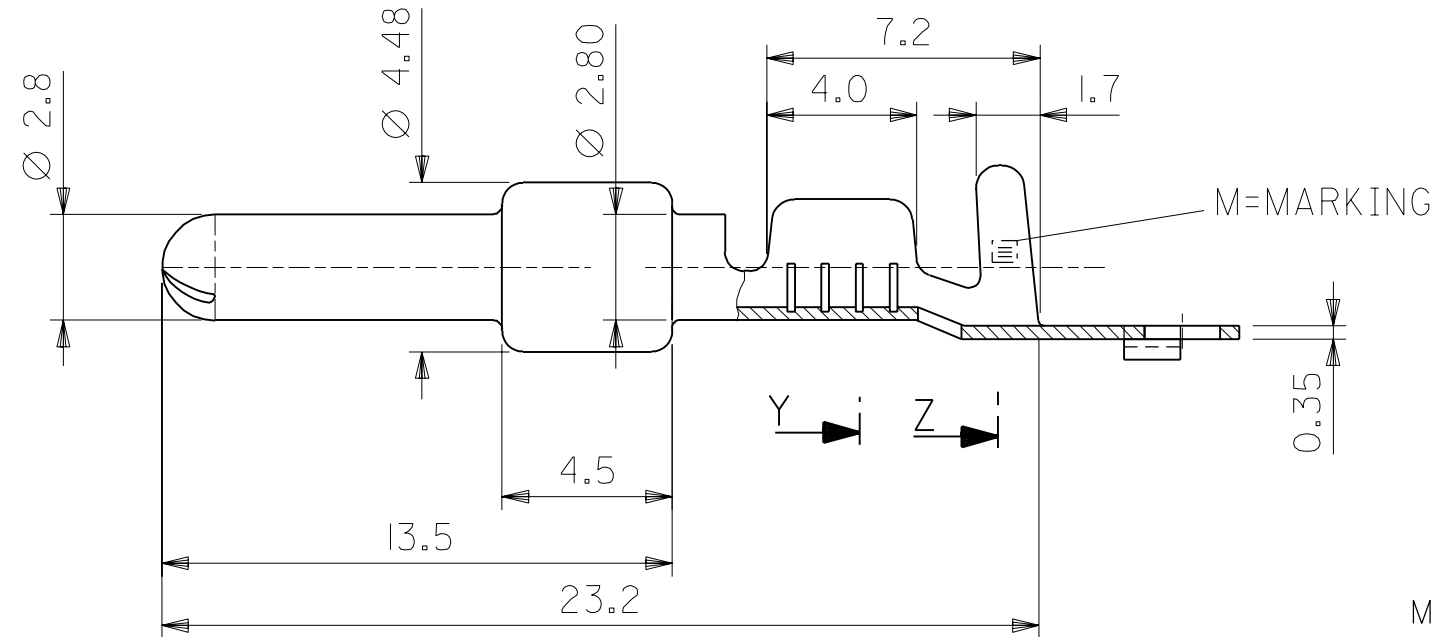

PART NO.	WIRE		B1	H1	B2	H2	M	PARTS PER REEL
	SQ mm ²	INS. Ø mm						
98014-0100	0.5-1.0	1.4-3.3	3.2	3.2	4.7	4.6	—	3000
98014-0200	1.5-2.5	2.1-4.2	4.1	3.8	5.7	5.2	=	3000
98014-0300	2.5-4.0	2.6-4.9	4.4	4.5	6.7	6.1	≡	2500

OFF TOP OF REEL

SECTION Y-Y
SCHNITT Y-Y

SECTION Z-Z
SCHNITT Z-Z

DETAIL X
EINZELHEIT X

MATERIAL: PRE TIN BRASS
MESSING VERZINNT

THIRD ANGLE PROJECTION

REVISE ONLY ON CAD SYSTEM

DIMENSIONS SHOWN (METRIC) INCH		DRWG BY	LA
UNLESS OTHERWISE SPECIFIED TOLERANCES: ANGULAR ±		CHK'D BY	SCH
INCH (METRIC)		APP'D BY	APO
3 PLACE ±	±	SCALE	5:1
2 PLACE ±	± 0.15		
1 PLACE ±	± 0.30		
DRAFT WHERE APPLICABLE MUST REMAIN WITHIN DIMENSIONS			
DESIGN DIMENSION (PRIMARY)	<input checked="" type="checkbox"/> (MM) <input type="checkbox"/> IN.		
EQUIVALENT DIMENSION (SECONDARY)	<input type="checkbox"/> (MM) <input type="checkbox"/> IN.		

CADCAM FILENAME SD98014 DCN	THIS DRAWING CONTAINS INFORMATION THAT IS PROPRIETARY TO MOLEX INC. & SHOULD NOT BE USED WITHOUT WRITTEN PERMISSION	
TITLE MALE TERMINAL 2.8mm		
MOLEX MOLEX EUROPE		SHEET NO. DATE 1 / 1 14 / 04 / 92
PART NO. SEE TABLE	DWG NO. SD-98014	SIZE B