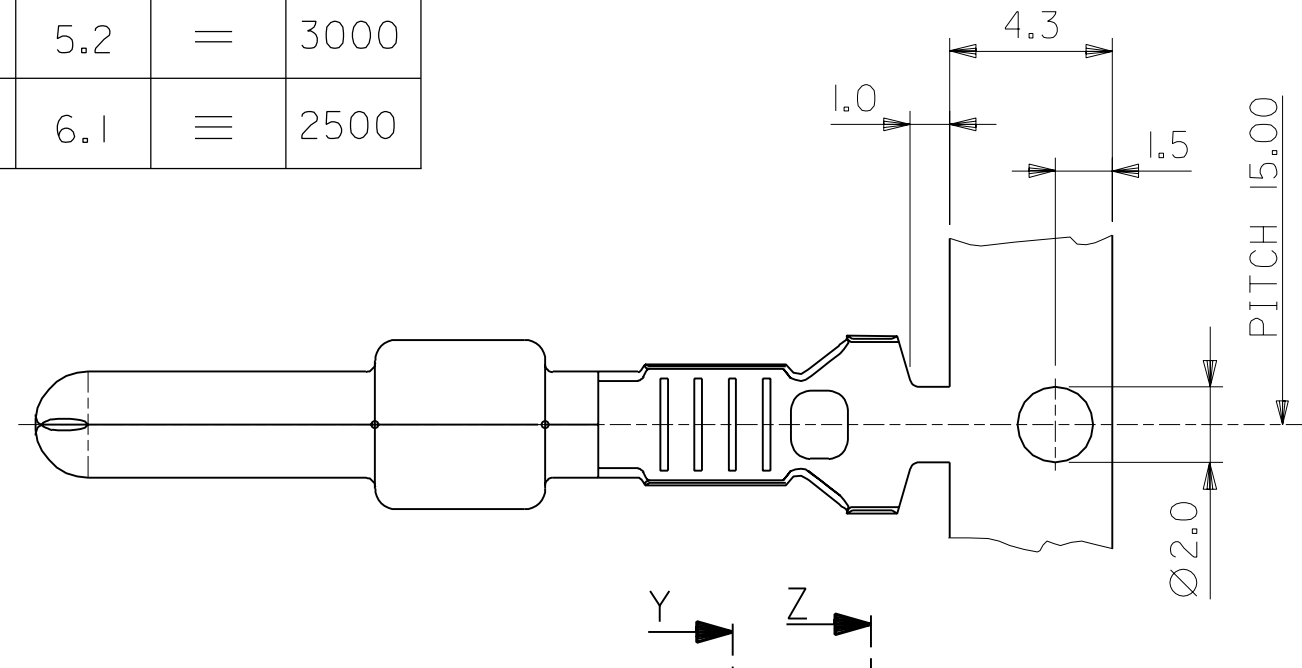

PART NO.	WIRE		B1	H1	B2	H2	M	PARTS PER REEL
	SQ mm ²	INS. Ø mm						
98014-0100	0.5-1.0	1.4-3.3	3.2	3.2	4.7	4.6	—	3000
98014-0200	1.5-2.5	2.1-4.2	4.1	3.8	5.7	5.2	=	3000
98014-0300	2.5-4.0	2.6-4.9	4.4	4.5	6.7	6.1	≡	2500

OFF TOP OF REEL

SECTION Y-Y
SCHNITT Y-Y

SECTION Z-Z
SCHNITT Z-Z

DETAIL X
EINZELHEIT X

MATERIAL: PRE TIN BRASS
MESSING VERZINNT

THIRD ANGLE PROJECTION

REVISE ONLY ON CAD SYSTEM

DIMENSIONS SHOWN (METRIC) INCH		DRWG BY	LA
UNLESS OTHERWISE SPECIFIED TOLERANCES: ANGULAR ±		CHK'D BY	SCH
INCH (METRIC)		APP'D BY	APO
3 PLACE ±	±	SCALE	5:1
2 PLACE ±	± 0.15		
1 PLACE ±	± 0.30		
DRAFT WHERE APPLICABLE MUST REMAIN WITHIN DIMENSIONS			
DESIGN DIMENSION (PRIMARY)	<input checked="" type="checkbox"/> (MM) <input type="checkbox"/> IN.		
EQUIVALENT DIMENSION (SECONDARY)	<input type="checkbox"/> (MM) <input type="checkbox"/> IN.		

CADCAM FILENAME SD98014 DCN	THIS DRAWING CONTAINS INFORMATION THAT IS PROPRIETARY TO MOLEX INC. & SHOULD NOT BE USED WITHOUT WRITTEN PERMISSION	
TITLE MALE TERMINAL 2.8mm		
MOLEX MOLEX EUROPE		SHEET NO. DATE 1 / 1 14 / 04 / 92
PART NO. SEE TABLE	DWG NO. SD-98014	SIZE B