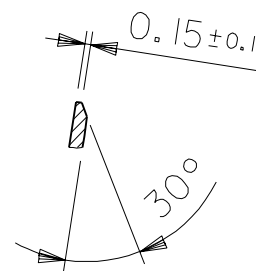

PART NO.	WIRE		B1	H1	B2	H2	M	PARTS PER REEL
	SQ mm ²	INS. Ø mm						
98014-0100	0.5-1.0	1.4-3.3	3.2	3.2	4.7	4.6	—	3000
98014-0200	1.5-2.5	2.1-4.2	4.1	3.8	5.7	5.2	=	3000
98014-0300	2.5-4.0	2.6-4.9	4.4	4.5	6.7	6.1	≡	2500

OFF TOP OF REEL

SECTION Y-Y
SCHNITT Y-Y

SECTION Z-Z
SCHNITT Z-Z

DETAIL X
EINZELHEIT X

MATERIAL: PRE TIN BRASS
MESSING VERZINNT

THIRD ANGLE PROJECTION

REVISE ONLY ON CAD SYSTEM

DIMENSIONS SHOWN (METRIC) INCH		DRWG BY	LA
UNLESS OTHERWISE SPECIFIED TOLERANCES: ANGULAR ±		CHK'D BY	SCH
INCH (METRIC)		APP'D BY	APO
3 PLACE ±	±	SCALE	5:1
2 PLACE ±	± 0.15		
1 PLACE ±	± 0.30		
DRAFT WHERE APPLICABLE MUST REMAIN WITHIN DIMENSIONS			
DESIGN DIMENSION (PRIMARY)	<input checked="" type="checkbox"/> (MM) <input type="checkbox"/> IN.		
EQUIVALENT DIMENSION (SECONDARY)	<input type="checkbox"/> (MM) <input type="checkbox"/> IN.		

CADCAM FILENAME SD98014 DCN	THIS DRAWING CONTAINS INFORMATION THAT IS PROPRIETARY TO MOLEX INC. & SHOULD NOT BE USED WITHOUT WRITTEN PERMISSION	
TITLE MALE TERMINAL 2.8mm		
MOLEX MOLEX EUROPE		SHEET NO. DATE 1 / 1 14 / 04 / 92
PART NO. SEE TABLE	DWG NO. SD-98014	SIZE B