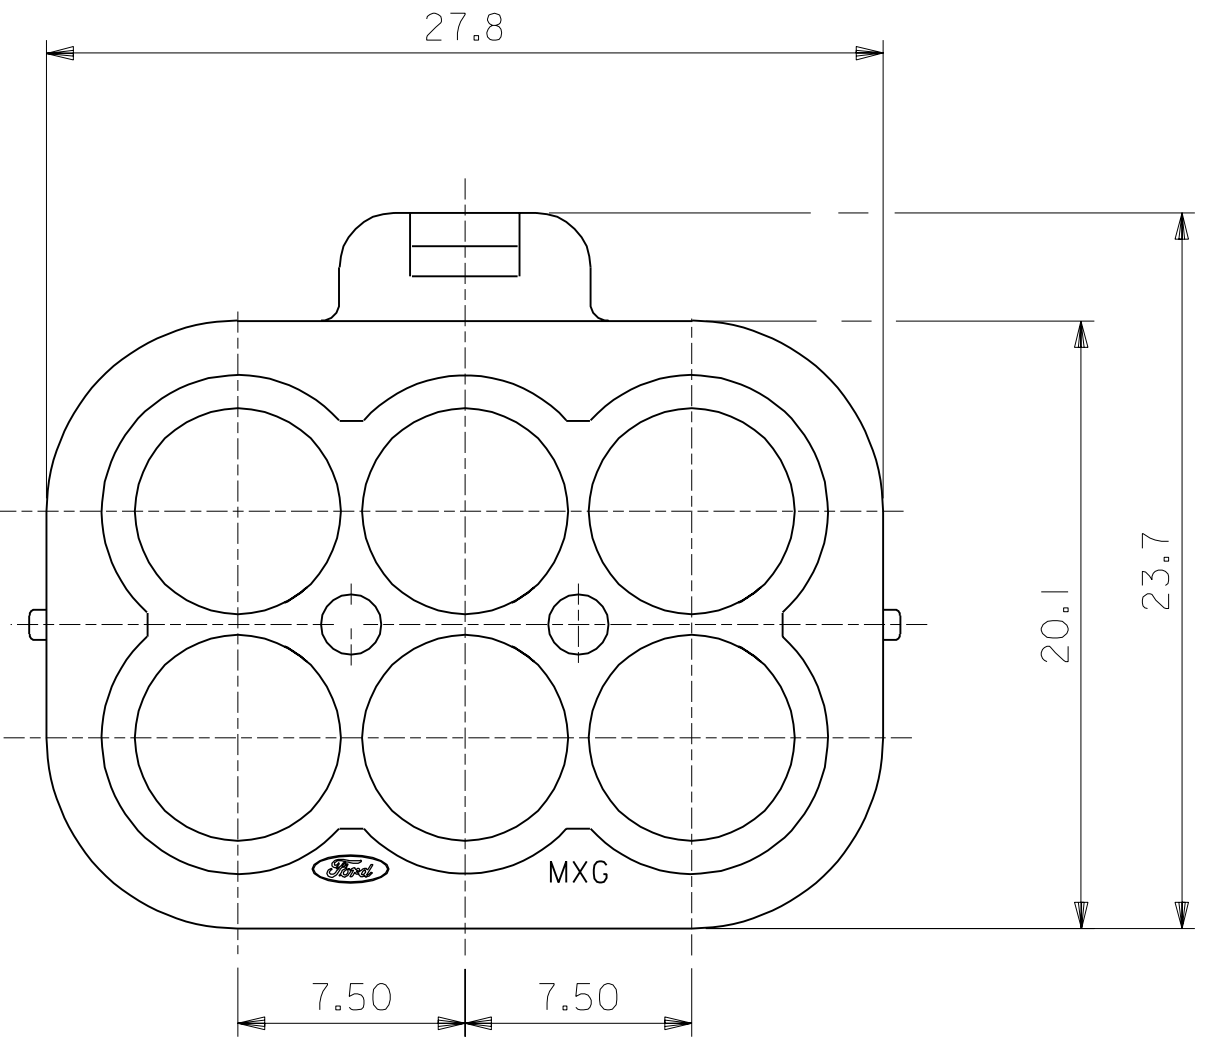

MATERIAL: PBTP 30% GV

FOR PREVIOUS DRAWING ISSUES SEE "EDIS"

ECN G2001-0055 NME DATE: 6-Aug-98 11:11	REVISIONS	THIRD ANGLE PROJECTION		REVISE ONLY ON CAD SYSTEM		SH.	REV.
		DIMENSIONS SHOWN (METRIC) INCH UNLESS OTHERWISE SPECIFIED TOLERANCES: ANGULAR ± INCH (METRIC)		DRWG BY NME	CADCAM FILENAME SDA98031 DCN	THIS DRAWING CONTAINS INFORMATION THAT IS PROPRIETARY TO MOLEX INC. & SHOULD NOT BE USED WITHOUT WRITTEN PERMISSION	
C2	LTR	3 PLACE ±	±	CHK'D BY VMA	TITLE 6-WAY HOUSING FOR MALE TERMINAL		
		2 PLACE ±	±	APP'D BY JHO	MOLEX MOLEX EUROPE		
		1 PLACE ±	± 0.2	SCALE 4:1	SHEET NO. DATE 1 / 1 87 / 02 / 19		
		DRAFT WHERE APPLICABLE MUST REMAIN WITHIN DIMENSIONS			PART NO. SEE TABLE		SIZE B
		DESIGN DIMENSION (PRIMARY)	<input checked="" type="checkbox"/> (MM) <input type="checkbox"/> IN.		DWG NO. SD-98031-001		
		EQUIVALENT DIMENSION (SECONDARY)	<input type="checkbox"/> (MM) <input type="checkbox"/> IN.				