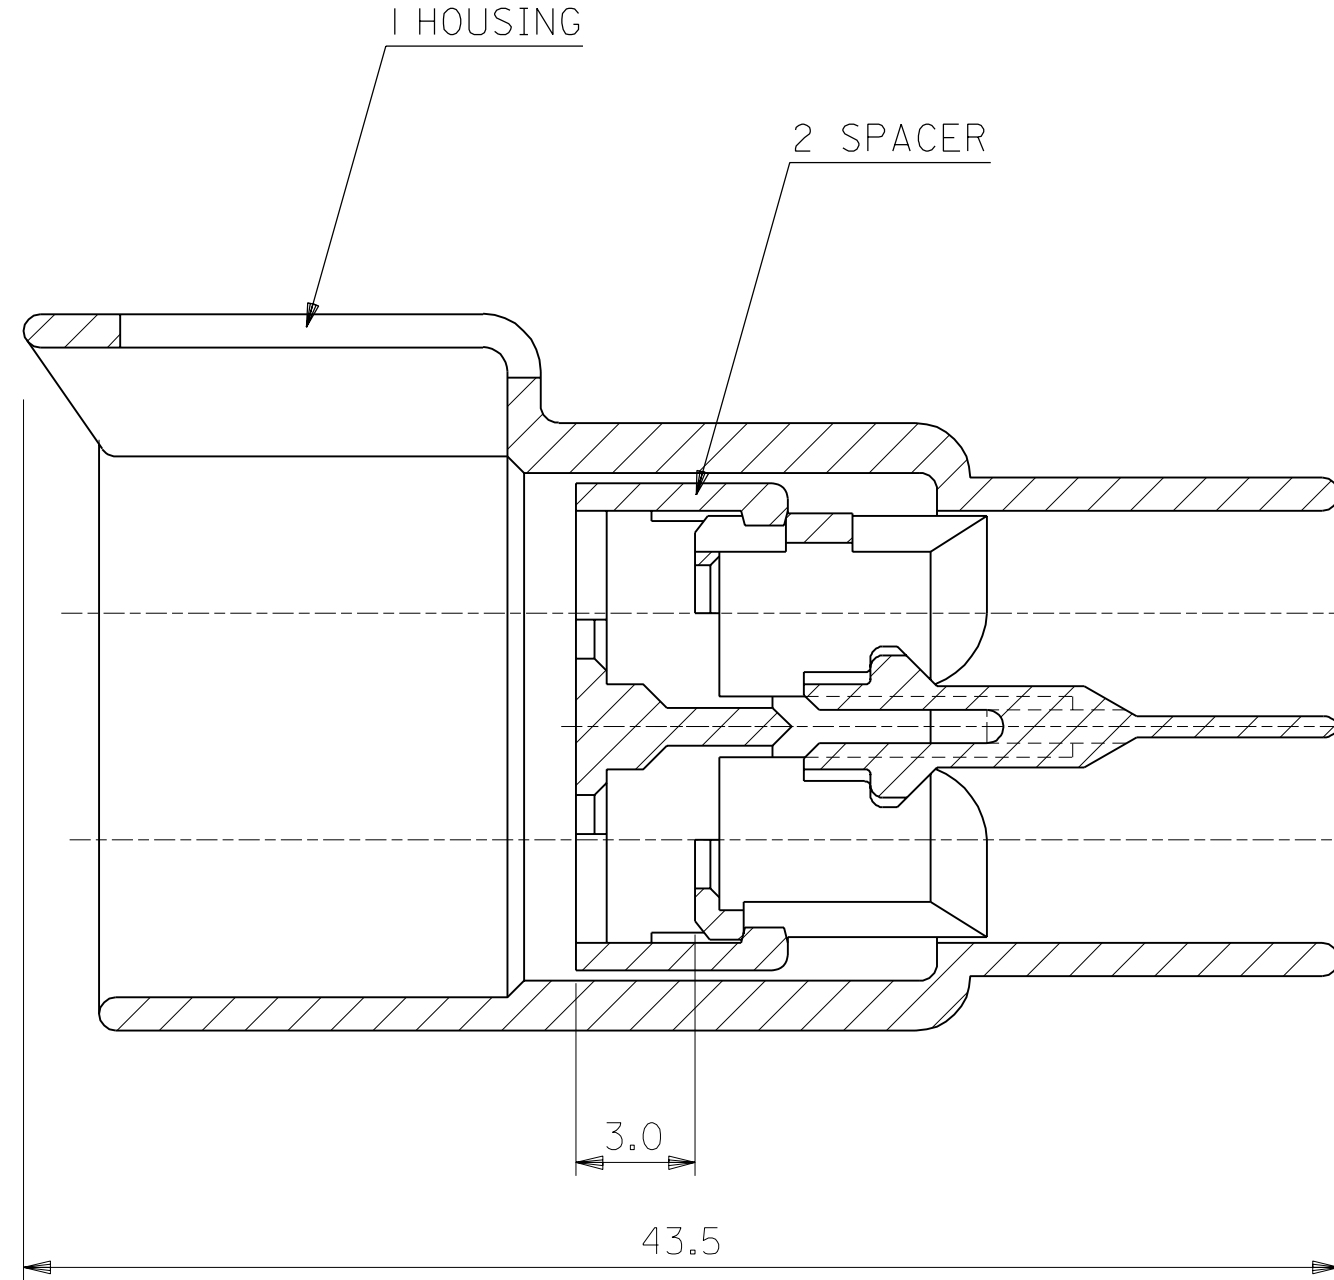

MATERIAL: PBTP 30% GV

FOR PREVIOUS DRAWING ISSUES SEE "EDIS"

ECN G2001-0055 NME DATE: 6-Aug-98 11:11	REVISIONS	THIRD ANGLE PROJECTION		REVISE ONLY ON CAD SYSTEM		SH.	REV.
		DIMENSIONS SHOWN (METRIC) INCH UNLESS OTHERWISE SPECIFIED TOLERANCES: ANGULAR ± INCH (METRIC)		DRWG BY NME	CADCAM FILENAME SDA98031 DCN	THIS DRAWING CONTAINS INFORMATION THAT IS PROPRIETARY TO MOLEX INC. & SHOULD NOT BE USED WITHOUT WRITTEN PERMISSION	
C2	LTR	3 PLACE ±	±	CHK'D BY VMA	TITLE 6-WAY HOUSING FOR MALE TERMINAL		
		2 PLACE ±	±	APP'D BY JHO	MOLEX MOLEX EUROPE		
		1 PLACE ±	± 0.2	SCALE 4:1	SHEET NO. DATE 1 / 1 87 / 02 / 19		
		DRAFT WHERE APPLICABLE MUST REMAIN WITHIN DIMENSIONS			PART NO. SEE TABLE		SIZE B
		DESIGN DIMENSION (PRIMARY)	<input checked="" type="checkbox"/> (MM) <input type="checkbox"/> IN.		DWG NO. SD-98031-001		
		EQUIVALENT DIMENSION (SECONDARY)	<input type="checkbox"/> (MM) <input type="checkbox"/> IN.				