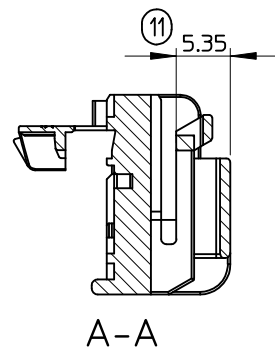

MATERIAL: >PBT< CAVITY MOLD POSITIONNING
CAVITY POSITIONNING MOLEX LOGO

Detail Z
Scale 8:1

FOR ILLUSTRATION PURPOSES BLACK CODING IS SHOWN.

| CODINGS | |
|-------------|-------|
| PART NUMBER | COLOR |
| 98545-0001 | BLACK |
| 98545-0002 | GREY |

Scale 1:1

- NOTES :
- MATERIAL: POLYBUTYLENE (PBT), UL94 HB. COLOR: SEE CHART.
 - USE WITH: 98658 (MOX 0.63 TERMINAL).
 - APPLICATION SPECIFICATION: AS-98545-001

REVISION LEVEL OF THE CONTROL DRAWING RSD-98545-003

| SCALE | DESIGN UNITS |
|-----------------|--------------|
| 2:1 | METRIC |
| DIMENSION STYLE | |
| MM ONLY | |
| DRAWN BY | DATE |
| MRIVIERE | 04/04/08 |
| CHECKED BY | DATE |
| LSTICKEI | 04/04/08 |
| APPROVED BY | DATE |
| LSTICKEI | 04/04/08 |