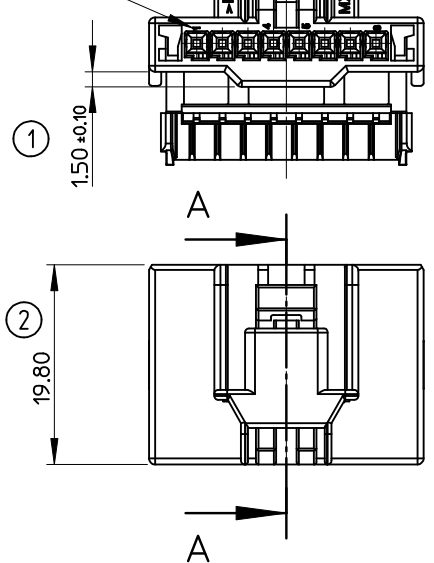

MATERIAL: >PBT< CAVITY MOLD POSITIONNING
CAVITY POSITIONNING MOLEX LOGO

Detail Z
Scale 8:1

FOR ILLUSTRATION PURPOSES BLACK CODING IS SHOWN.

| CODINGS | |
|-------------|-------|
| PART NUMBER | COLOR |
| 98545-0001 | BLACK |
| 98545-0002 | GREY |

Scale 1:1

- NOTES :
- MATERIAL: POLYBUTYLENE (PBT), UL94 HB. COLOR: SEE CHART.
 - USE WITH: 98658 (MOX 0.63 TERMINAL).
 - APPLICATION SPECIFICATION: AS-98545-001

REVISION LEVEL OF THE CONTROL DRAWING RSD-98545-003

| SCALE | DESIGN UNITS |
|-----------------|--------------|
| 2:1 | METRIC |
| DIMENSION STYLE | |
| MM ONLY | |
| DRAWN BY | DATE |
| MRIVIERE | 04/04/08 |
| CHECKED BY | DATE |
| LSTICKEI | 04/04/08 |
| APPROVED BY | DATE |
| LSTICKEI | 04/04/08 |