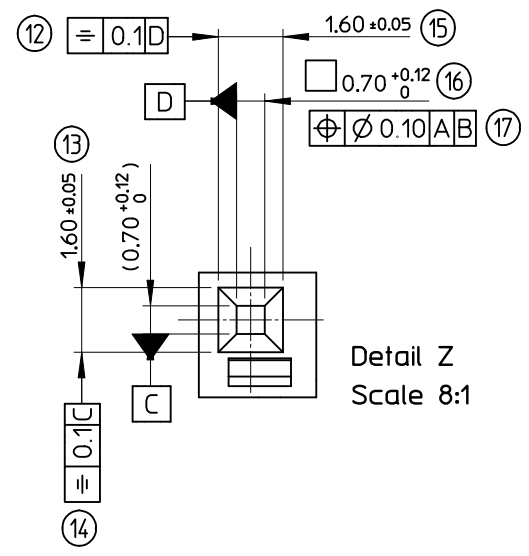

MATERIAL: >PBT< CAVITY MOLD POSITIONNING
CAVITY POSITIONNING MOLEX LOGO

Detail Z
Scale 8:1

FOR ILLUSTRATION PURPOSES BLACK CODING IS SHOWN.

| CODINGS | |
|-------------|-------|
| PART NUMBER | COLOR |
| 98545-0001 | BLACK |
| 98545-0002 | GREY |

Scale 1:1

- NOTES :
- MATERIAL: POLYBUTYLENE (PBT), UL94 HB. COLOR: SEE CHART.
 - USE WITH: 98658 (MOX 0.63 TERMINAL).
 - APPLICATION SPECIFICATION: AS-98545-001

REVISION LEVEL OF THE CONTROL DRAWING RSD-98545-003

| SCALE | DESIGN UNITS |
|-----------------|--------------|
| 2:1 | METRIC |
| DIMENSION STYLE | |
| MM ONLY | |
| DRAWN BY | DATE |
| MRIVIERE | 04/04/08 |
| CHECKED BY | DATE |
| LSTICKEI | 04/04/08 |
| APPROVED BY | DATE |
| LSTICKEI | 04/04/08 |