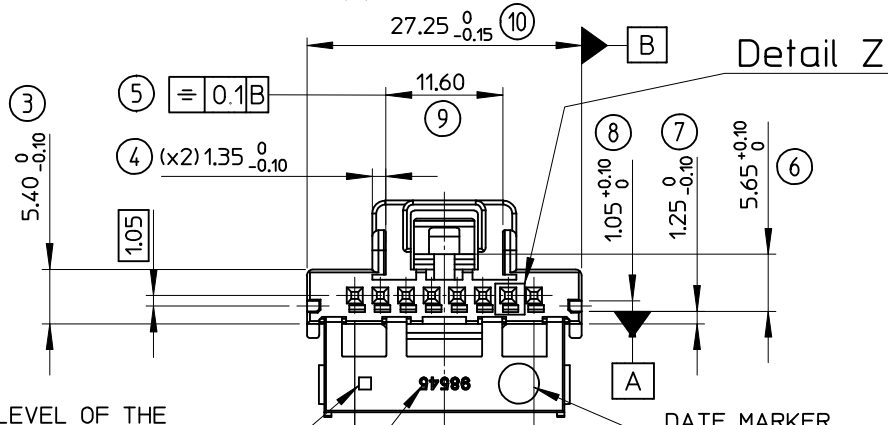

MATERIAL: >PBT< CAVITY MOLD POSITIONNING
CAVITY POSITIONNING MOLEX LOGO

Detail Z
Scale 8:1

FOR ILLUSTRATION PURPOSES BLACK CODING IS SHOWN.

| CODINGS | |
|-------------|-------|
| PART NUMBER | COLOR |
| 98545-0001 | BLACK |
| 98545-0002 | GREY |

Scale 1:1

- NOTES :
- MATERIAL: POLYBUTYLENE (PBT), UL94 HB. COLOR: SEE CHART.
 - USE WITH: 98658 (MOX 0.63 TERMINAL).
 - APPLICATION SPECIFICATION: AS-98545-001

REVISION LEVEL OF THE CONTROL DRAWING RSD-98545-003

| SCALE | DESIGN UNITS |
|-----------------|--------------|
| 2:1 | METRIC |
| DIMENSION STYLE | |
| MM ONLY | |
| DRAWN BY | DATE |
| MRIVIERE | 04/04/08 |
| CHECKED BY | DATE |
| LSTICKEI | 04/04/08 |
| APPROVED BY | DATE |
| LSTICKEI | 04/04/08 |