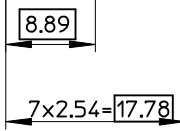

DATE MARKER

REV	DESCRIPTION
B	EC NO: G2004-0375 DRWN:MRIVIERE 2004/04/26 CHKD:MANDRE 2004/04/26 APPR:LSTICKEI 2004/04/27

GENERAL TOLERANCES (UNLESS SPECIFIED)		
	mm	INCH
4 PLACES	± ---	± ---
3 PLACES	± ---	± ---
2 PLACES	± 0.10	± ---
1 PLACE	± 0.20	± ---
ANGULAR ± 1/2°		
DRAFT WHERE APPLICABLE		
MUST REMAIN WITHIN DIMENSIONS		

SCALE	DESIGN UNITS
2:1	METRIC
DIMENSION STYLE	
MM ONLY	
DRAWN BY	DATE
MRIVIERE	04/04/08
CHECKED BY	DATE
LSTICKEI	04/04/08
APPROVED BY	DATE
LSTICKEI	04/04/08

FIRST ANGLE PROJECTION	REVISE ON CAD ONLY
TITLE	
8 WAY CONNECTOR SALES DRAWING	
MOLEX MOLEX INCORPORATED	
MATERIAL NO.	DOCUMENT NO.
SEE CHART	SD-98545-002
SHEET NO.	1 OF 1
THIS DRAWING CONTAINS INFORMATION THAT IS PROPRIETARY TO MOLEX INCORPORATED AND SHOULD NOT BE USED WITHOUT WRITTEN PERMISSION