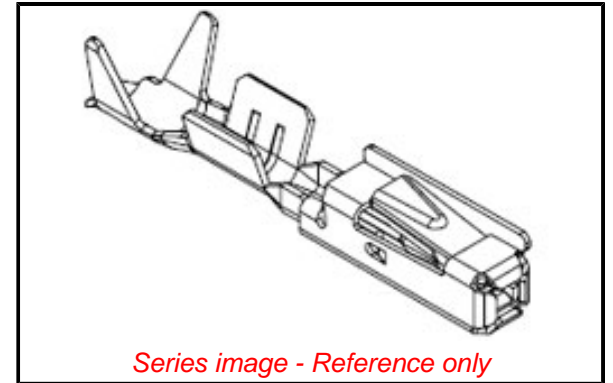

General

Product Family	Crimp Terminals
Series	98658
Application	Power, Wire-to-Board, Wire-to-Wire
Comments	Terminal has Stainless Steel Sleeve
Crimp Quality Equipment	Yes
Overview	MOX Products
Product Name	MOX
UPC	800753127418

Physical

Durability (mating cycles max)	20
Gender	Female
Material - Metal	High Performance Alloy (HPA), Stainless Steel
Material - Plating Mating	Tin
Material - Plating Termination	Tin
Net Weight	0.120/g
Packaging Type	Reel
Plating min - Mating	1.016µm
Plating min - Termination	1.016µm
Termination Interface: Style	Crimp or Compression
Wire Insulation Diameter	1.20-1.80mm
Wire Size AWG	20, 22
Wire Size mm²	0.22-0.60

Electrical

Current - Maximum per Contact	7.5A

Solder Process Data

Lead-free Process Capability	N/A

Material Info

Reference - Drawing Numbers

Application Specification	AS-500993-001-001, AS-501352-001-001, AS-98658-001-001, AS-98658-001-CH-001, AS-98944-005-001
Crimp Specification	CS-98658-001-001
Packaging Specification	313025040-000
Sales Drawing	SD-98658-004-001

EU ELV

Compliant

EU RoHS

Compliant

REACH SVHC

Not Contained Per - D(2020)9139-DC (19 Jan 2021)

Halogen-Free

Status

Low-Halogen

For more information, please visit [Contact US](#)

China ROHS

ELV

RoHS Phthalates

China RoHS

Green Image

Compliant

Not Contained

Search Parts in this Series

[98658 Series](#)

Use With

all 0.635mm MOX Housings

Application Tooling | FAQ

Tooling specifications and manuals are found by selecting the products below. Crimp Height Specifications are then contained in the Application Tooling Specification document.

Global

Description	Product #
Hand Crimp Tool	638119300
MOX Extraction Tool	638132600
Extractor Tool for 2.80mm Crimp Terminals	638136900
Extractor Tool for 2.80mm Crimp Terminals	638137000
Extractor Tool for MOX 0.635mm	638138400