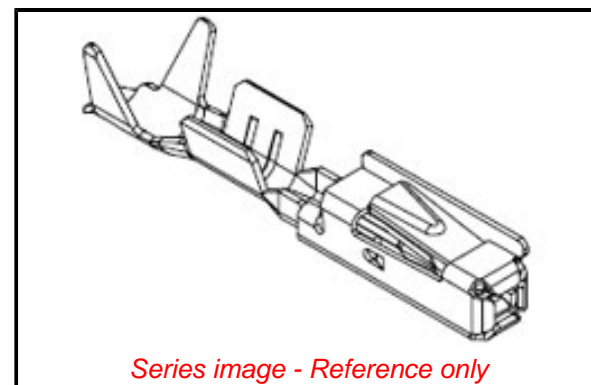

General

Product Family	Crimp Terminals
Series	98658
Application	Power, Wire-to-Board, Wire-to-Wire
Comments	Terminal has Stainless Steel Sleeve
Crimp Quality Equipment	Yes
Overview	MOX Products
Product Name	MOX
UPC	800756560199

Physical

Durability (mating cycles max)	20
Gender	Female
Material - Metal	Copper-Nickel-Silicon, Stainless Steel
Material - Plating Mating	Tin
Material - Plating Termination	Tin
Net Weight	0.120/lb
Packaging Type	Reel
Plating min - Mating	1.016µm
Plating min - Termination	1.016µm
Termination Interface: Style	Crimp or Compression
Wire Insulation Diameter	1.70mm max.
Wire Size AWG	18
Wire Size mm²	0.82

Electrical

Current - Maximum per Contact	7.5A

Solder Process Data

Lead-free Process Capability	N/A

Material Info

Reference - Drawing Numbers

Application Specification	989820002-AS-000, 989820002-AS-CH-000, AS-98658-001-001, AS-98658-001-CH-001, AS-98944-005-001
Crimp Specification	CS-98658-001-001
Packaging Specification	313025040-000
Sales Drawing	SD-98658-004-001

EU ELV

Compliant

EU RoHS

Compliant

REACH SVHC

Not Contained Per -
D(2021)4569-DC (8
July 2021)

Halogen-Free

Status

Low-Halogen

For more information, please visit [Contact US](#)

China ROHS

ELV

RoHS Phthalates

China RoHS

Green Image

Compliant

Not Contained

Search Parts in this Series

[98658 Series](#)

Use With

all 0.635mm MOX Housings

Application Tooling | FAQ

Tooling specifications and manuals are found by selecting the products below. Crimp Height Specifications are then contained in the Application Tooling Specification document.

Global

Description	Product #
Hand Crimp Tool	638119300
MOX Extraction Tool	638132600
Extractor Tool for 2.80mm Crimp Terminals	638136900
Extractor Tool for 2.80mm Crimp Terminals	638137000
Extractor Tool for MOX 0.635mm	638138400