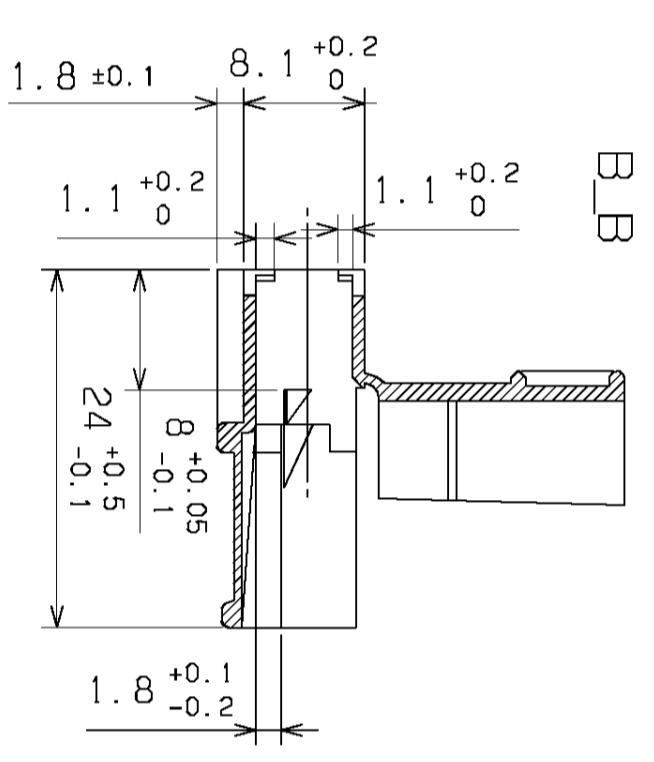

NOTA Connexion à employer

(pour câble de 0.35 à 1 mm² isolant réduit) 0988901014 obsolete replaced by 0988951014
(pour câble de 0.35 à 1 mm²) 0988901011 obsolete replaced by 0988951011
(pour câble de 1 à 3 mm²) 0988903011 obsolete no replaced
0988901013 obsolete replaced by 0988951012

cotes à contrôler sur pièces en état stabilisé
à 2.5% ± 1.5% de teneur en eau