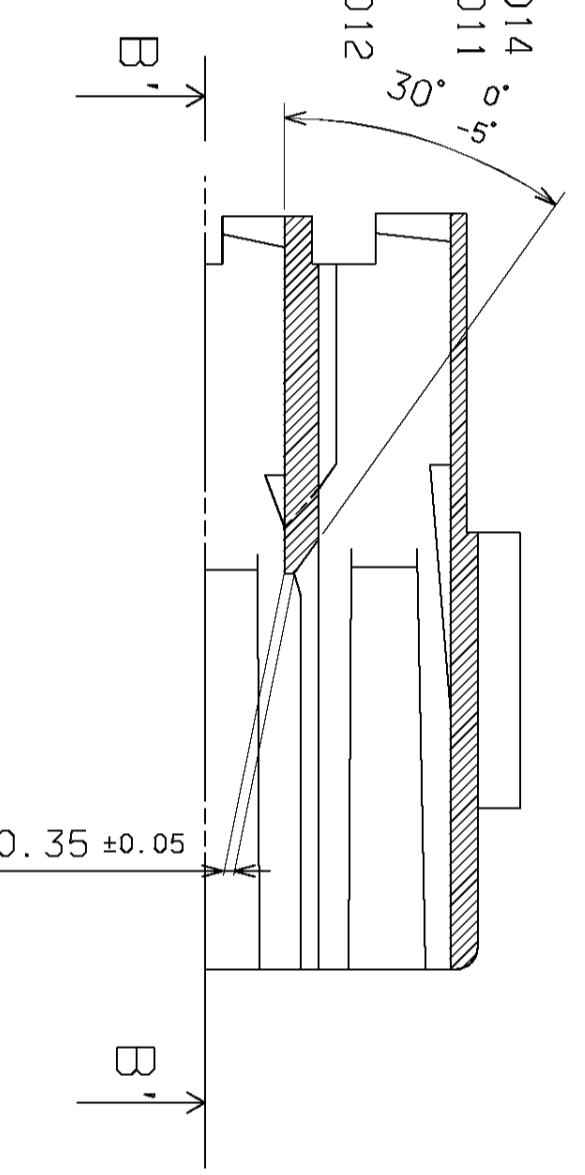

(pour câble de 0.35 à 1 mm² isolant réduit) 0988901014 obsolete replaced by 0988951014
 (pour câble de 0.35 à 1 mm²) 0988901011 obsolete replaced by 0988951011
 (pour câble de 1 à 3 mm²) 0988903011 obsolete no replaced
 0988901013 obsolete replaced by 0988951012

cotes à contrôler sur pièces en état stabilisé
 à 2.5% ± 1.5% de teneur en eau

UPDATED DRAWING
 EC NO: G2008-0394
 DRWN: PH CALVO 2005/03/21
 CH'KD: YIGEL 2008/03/21
 APPR: LSTICKEIR 2008/04/29

REV	DESCRIPTION
1	4 PLACES ±
2	3 PLACES ±
3	2 PLACES ±
4	1 PLACE ±

GENERAL TOLERANCES (UNLESS SPECIFIED)	DIMENSION STYLE	SCALE	DESIGN UNITS	FIRST ANGLE PROJECTION
MM	NM ONLY	2:1	METRIC	
INCH				
ANGULAR ±				
DRAFT WHERE APPLICABLE MUST REMAIN WITHIN DIMENSIONS	SEE CHART			
SIZE A1	THIS DRAWING CONTAINS INFORMATION THAT IS PROPRIETARY TO MOLEX INCORPORATED AND SHOULD NOT BE USED WITHOUT WRITTEN PERMISSION			
DOCUMENT NO. SD-98936-003				
SHEET NO. 1 OF 1				