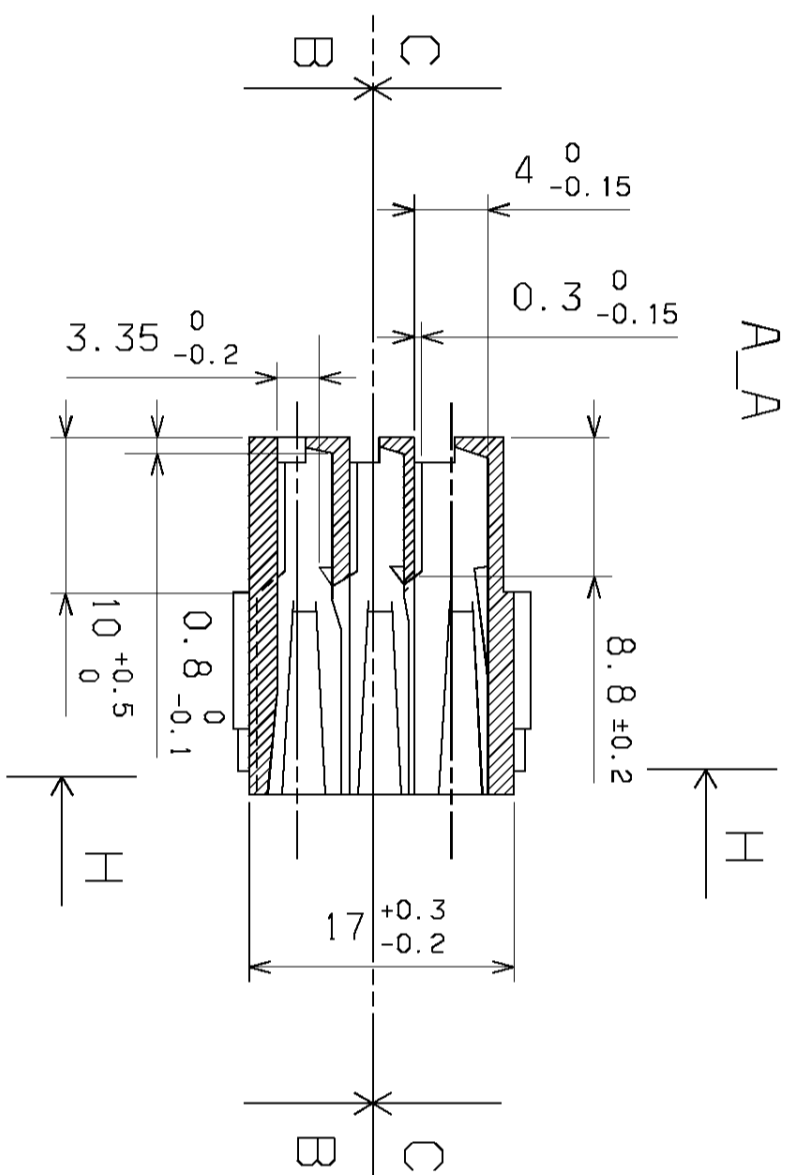

NOTA Connexion à employer

(pour câble de 0.35 à 1 mm² isolant réduit) 0988901014 obsolete replaced by 0988951014
(pour câble de 0.35 à 1 mm²) 0988901011 obsolete replaced by 0988951011
(pour câble de 1 à 3 mm²) 0988903011 obsolete no replaced
0988901013 obsolete replaced by 0988951012

cotes à contrôler sur pièces en état stabilisé
à 2.5% ± 1.5% de teneur en eau