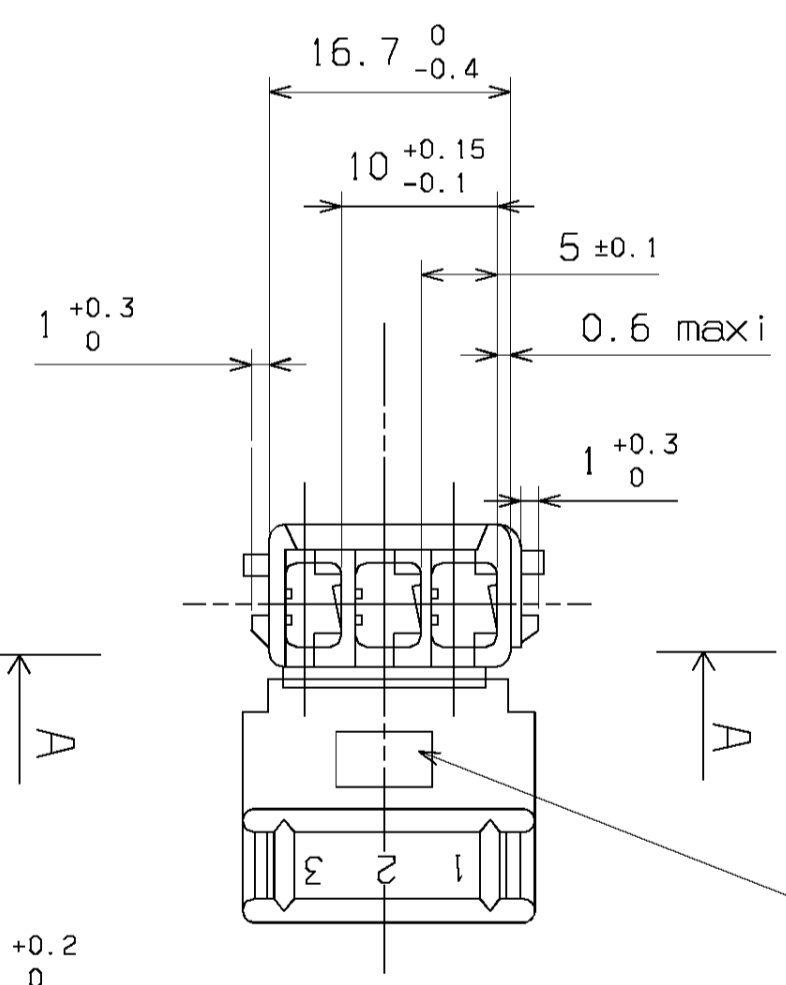

NOTA Connexion à employer

(pour câble de 0.35 à 1 mm² isolant réduit) 0988901014 obsolete replaced by 0988951014
(pour câble de 0.35 à 1 mm²) 0988901011 obsolete replaced by 0988951011
(pour câble de 1 à 3 mm²) 0988903011 obsolete no replaced
0988901013 obsolete replaced by 0988951012

cotes à contrôler sur pièces en état stabilisé
à 2.5% ± 1.5% de teneur en eau