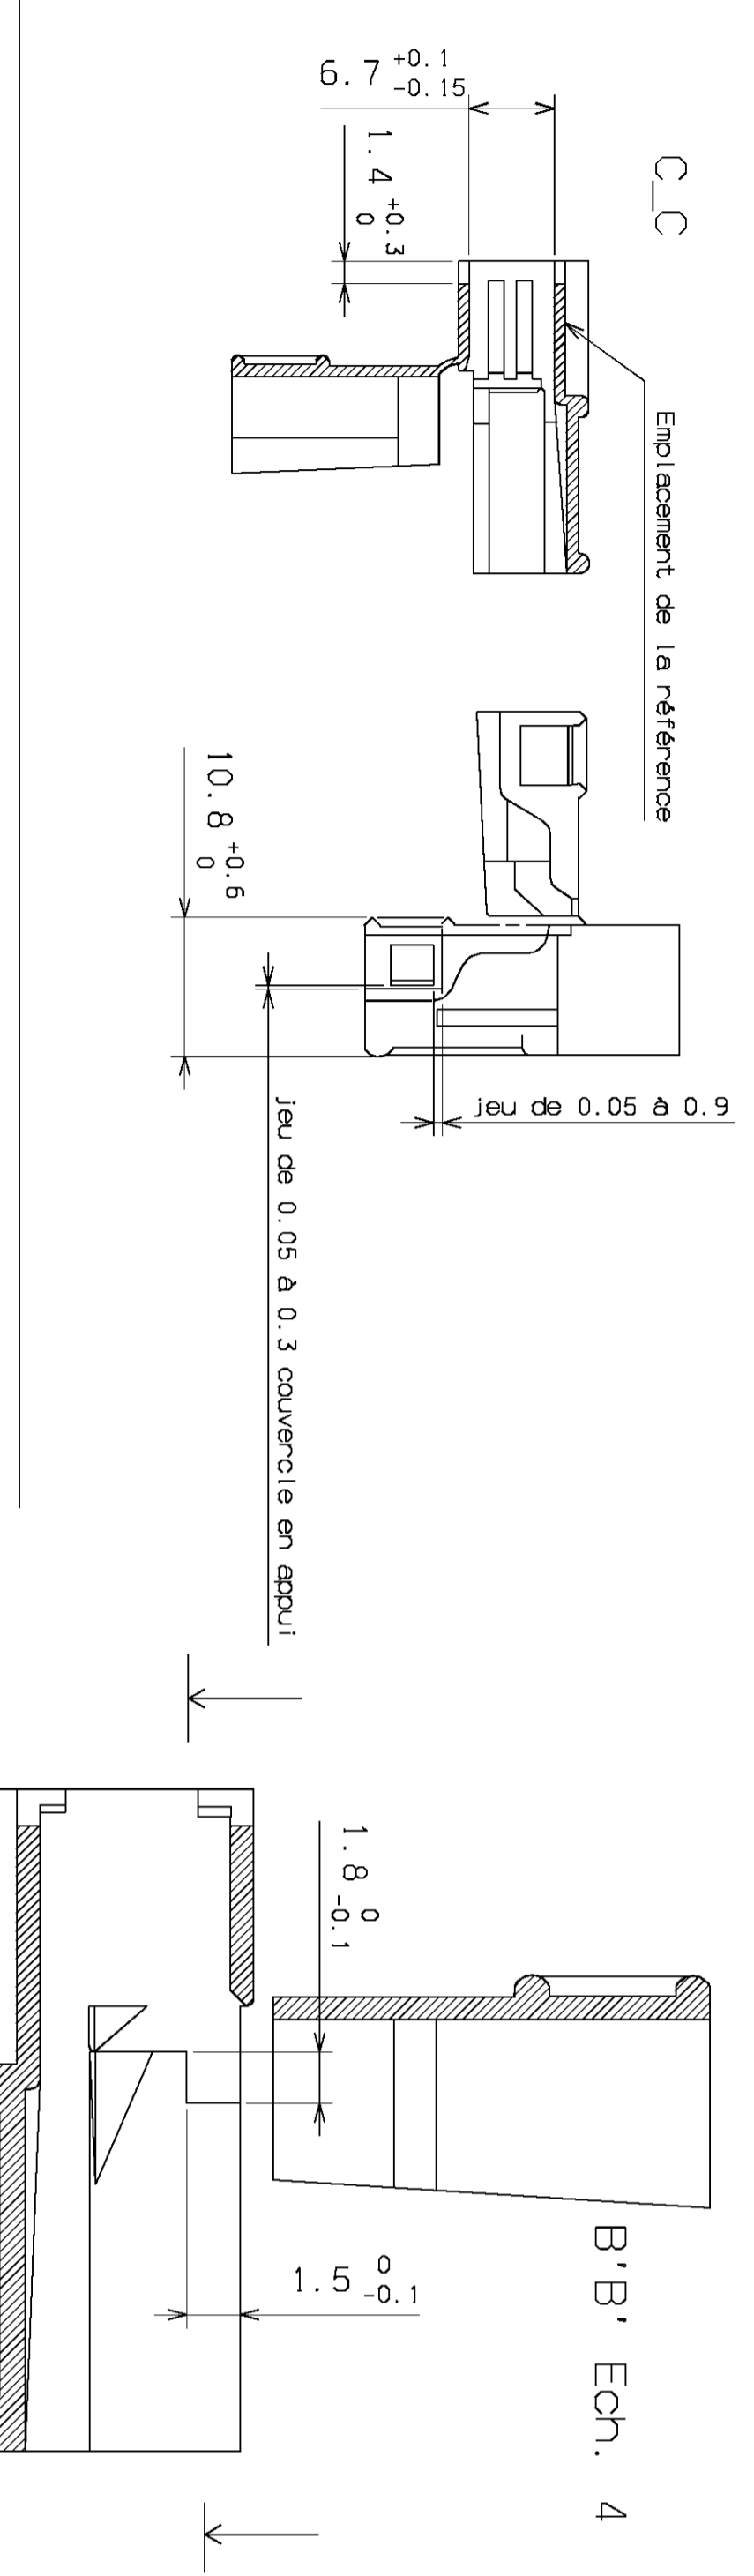

0989361134
0989361131

0989361138

0989361139

REFERENCE	MATIERE	COULEUR
0989361131	Polyamide 6.6	Noir
0989361134		Jaune
0989361138		Gris
0989361139		Marron

Stigle fournisseur
Supplier logo

NOTA Connexion à employer

cotes à contrôler sur pièces en état stabilisé
 à 2.5% ± 1.5% de teneur en eau

UPDATED DRAWING
 EC NO: G2008-0394
 DRWN: PH CALVO 2005/03/21
 CH'KD: YIGEL 2008/03/21
 APPR: LSTICKEIR 2008/04/29

REV	DESCRIPTION
1	4 PLACES ±
2	3 PLACES ±
3	2 PLACES ±
4	1 PLACE ±

GENERAL TOLERANCES (UNLESS SPECIFIED)	DIMENSION STYLE	SCALE	DESIGN UNITS	FIRST ANGLE PROJECTION
MM	NM ONLY	2:1	METRIC	
INCH				
ANGULAR ±				
DRAFT WHERE APPLICABLE MUST REMAIN WITHIN DIMENSIONS	SEE CHART			
SIZE A1	THIS DRAWING CONTAINS INFORMATION THAT IS PROPRIETARY TO MOLEX INCORPORATED AND SHOULD NOT BE USED WITHOUT WRITTEN PERMISSION			
DOCUMENT NO. SD-98936-003				
SHEET NO. 1 OF 1				