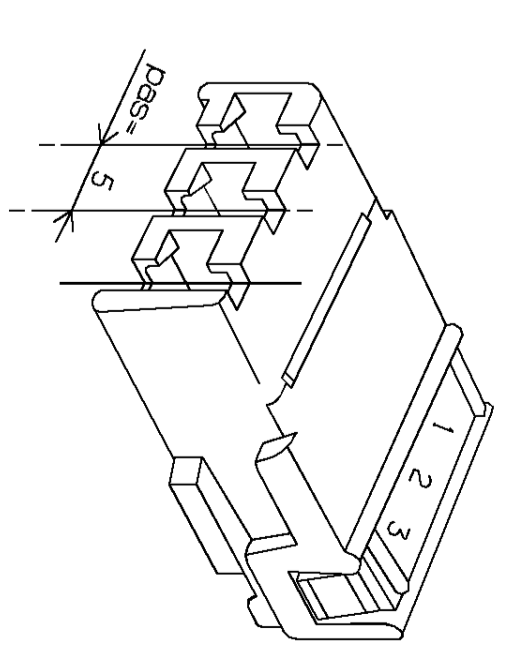

Stigle fournisseur
Supplier logo