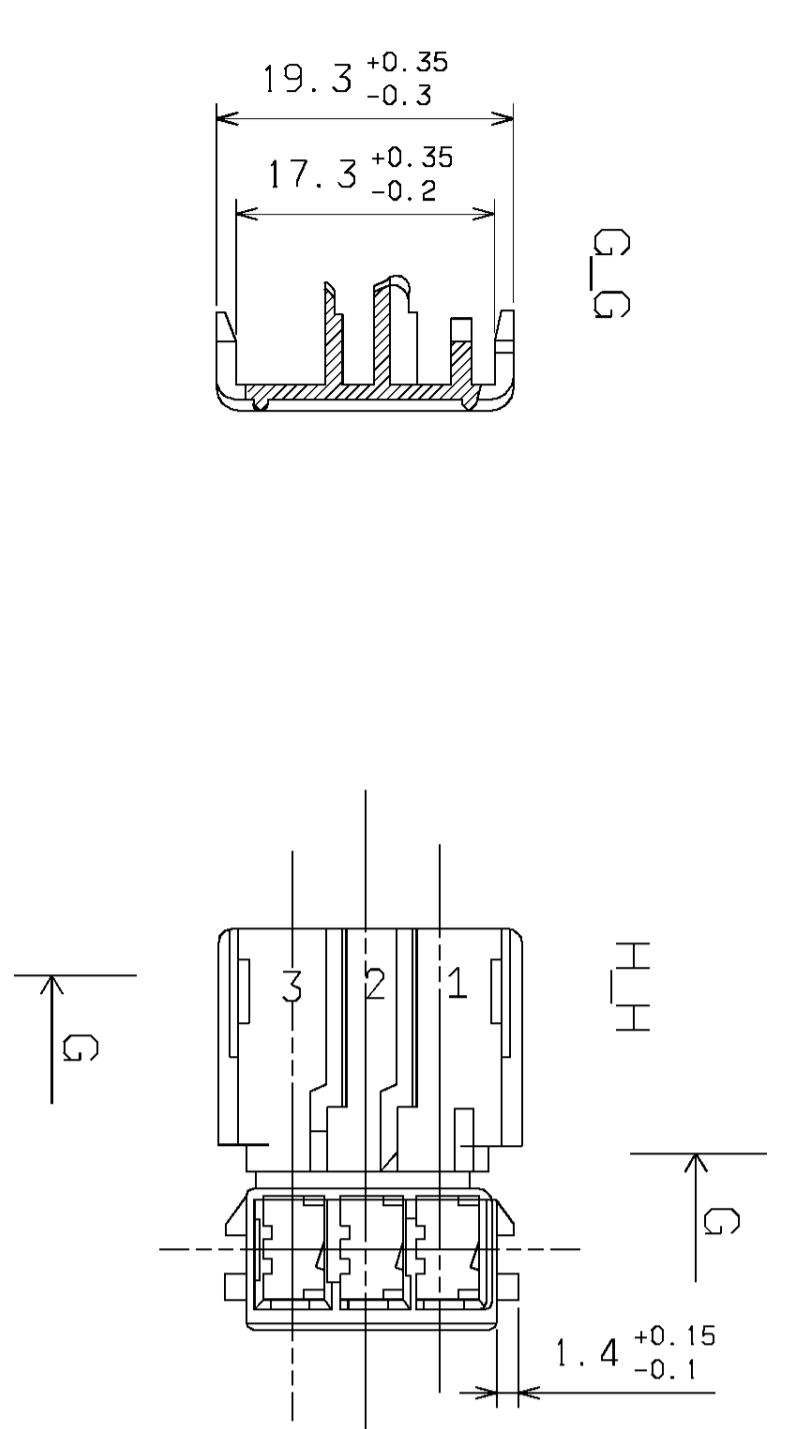

NOTA Connexion à employer

(pour câble de 0.35 à 1 mm² isolant réduit) 0988901014 obsolete replaced by 0988951014
(pour câble de 0.35 à 1 mm²) 0988901011 obsolete replaced by 0988951011
(pour câble de 1 à 3 mm²) 0988903011 obsolete no replaced
0988901013 obsolete replaced by 0988951012

cotes à contrôler sur pièces en état stabilisé
à 2.5% ± 1.5% de teneur en eau