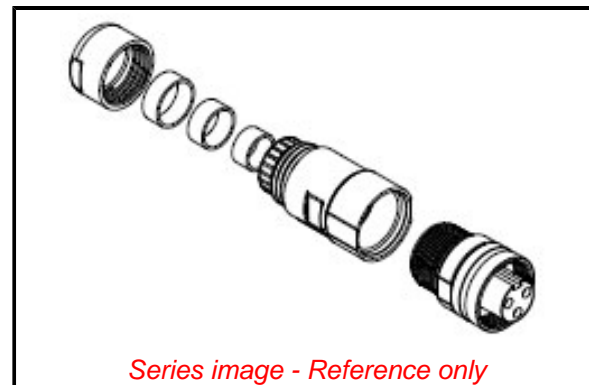

**PLEASE CHECK WWW.MOLEX.COM FOR LATEST PART INFORMATION**

**Part Number:** [1300700023](#)  
**Status:** **Active**  
**Overview:** BradPower Cordsets and Receptacles  
**Description:** BradPower D-Size (1 3/8"-M35) Female Field Attachable, 4-Pole, Straight

**Documents:**

[Drawing \(PDF\)](#) [RoHS Certificate of Compliance \(PDF\)](#)

**Agency Certification**

UL E258922

**General**

Product Family Field Attachable / Accessories  
 Series [130070](#)  
 IP Rating IP67  
 Material - Contact Copper Alloy  
 Overview [BradPower Cordsets and Receptacles](#)  
 Product Name BradPower D-Size  
 Type Field Attachable Connector  
 UPC 78678804605

**Physical**

Cable Diameter N/A  
 Coupling Type Internal Thread  
 Diagnostics / LEDs No  
 Diagnostics Port No  
 Gender Female  
 Keyway Single  
 Material - Connector Body PVC  
 Material - Coupling Nut Anodized Aluminum  
 Material - Plating Mating Gold  
 Net Weight 135.624/g  
 Orientation Straight  
 Poles 4  
 Temperature Range - Operating -20°C to +90°C  
 Wire Size AWG N/A

**Electrical**

Current - Maximum per Contact 30.0A  
 Voltage - Maximum 600V DC

**Material Info**

Engineering Number CA4000-39

**Reference - Drawing Numbers**

Sales Drawing SD-120336-001

*Series image - Reference only*