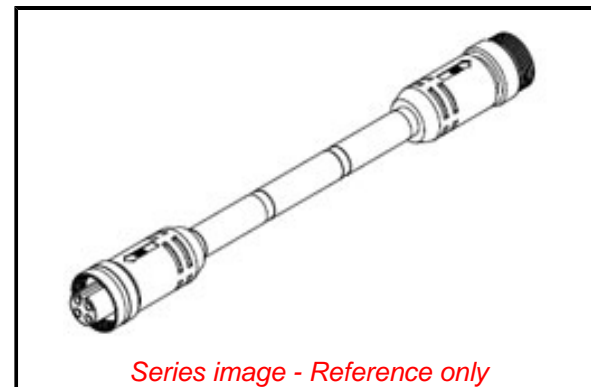

**PLEASE CHECK WWW.MOLEX.COM FOR LATEST PART INFORMATION**

**Part Number:** [1300640178](#)  
**Status:** **Active**  
**Overview:** BradPower Cordsets and Receptacles  
**Description:** BradPower D-Size (1 3/8"-M35) Double-Ended Cordset, 4 Poles, Female (Straight) to Male (Straight), 10 AWG, PVC Cable, 1.0m (3.28') Length

**Documents:**

[Drawing \(PDF\)](#) [RoHS Certificate of Compliance \(PDF\)](#)

**Agency Certification**

UL E258922

**General**

Product Family Industrial Cordsets  
 Series [130064](#)  
 Connector End A BradPower D-Size (1 3/8"-M35)  
 Connector End B BradPower D-Size (1 3/8"-M35)  
 IP Rating IP67  
 Material - Contact Copper Alloy  
 Overview [BradPower Cordsets and Receptacles](#)  
 Product Name BradPower D-Size  
 Protocol N/A  
 Region Europe  
 Type Double Ended  
 UPC 78678858948

**Physical**

Cable Diameter 5.08mm (.200")  
 Cable Length 1.0m (3.28')  
 Color - Cable Jacket Gray  
 Coupling Style Threaded  
 Gender Female-Male  
 Keyway Single  
 LED Indicator No  
 Material - Cable Jacket PVC  
 Material - Connector Body PVC  
 Material - Coupling Nut Anodized Aluminum  
 Material - Plating Mating Gold  
 Orientation Straight to Straight  
 Poles 4  
 Temperature Range - Operating -20°C to +105°C  
 Wire Size AWG 10  
 Wire/Cable Type ST00W, TC-ER Direct Burial

**Electrical**

Current - Maximum per Contact 25.0A  
 Voltage - Maximum 600V

**Material Info**

Engineering Number CC4030A48M010

**Reference - Drawing Numbers**

Sales Drawing SD-130064-065

*Series image - Reference only*