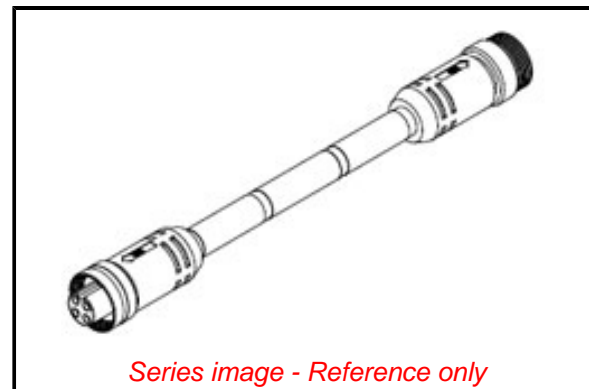

PLEASE CHECK WWW.MOLEX.COM FOR LATEST PART INFORMATION

Part Number: [1300640187](#)
Status: **Active**
Overview: BradPower Cordsets and Receptacles
Description: BradPower D-Size (1 3/8"-M35) Double-Ended Cordset, 4 Poles, Female (Straight) to Male (Straight), 10 AWG, PVC Cable, 2.0m (6.56') Length

Documents:

[Drawing \(PDF\)](#) [RoHS Certificate of Compliance \(PDF\)](#)

Agency Certification

UL E258922

General

Product Family Industrial Cordsets
 Series [130064](#)
 Connector End A BradPower D-Size (1 3/8"-M35)
 Connector End B BradPower D-Size (1 3/8"-M35)
 IP Rating IP67
 Material - Contact Copper Alloy
 Overview [BradPower Cordsets and Receptacles](#)
 Product Name BradPower D-Size
 Protocol EtherNet
 Region Europe
 Type Double Ended
 UPC 78678855746

Physical

Cable Diameter 5.08mm (.200")
 Cable Length 2.0m (6.56')
 Color - Cable Jacket Gray
 Coupling Style Threaded
 Gender Female-Male
 Keyway Single
 LED Indicator No
 Material - Cable Jacket PVC
 Material - Connector Body PVC
 Material - Coupling Nut Anodized Aluminum
 Material - Plating Mating Gold
 Net Weight 1324.490/g
 Orientation Straight to Straight
 Poles 4
 Temperature Range - Operating -20°C to +105°C
 Wire Size AWG 10
 Wire/Cable Type ST00W, TC-ER Direct Burial

Electrical

Current - Maximum per Contact 25.0A
 Voltage - Maximum 600V

Material Info

Engineering Number CC4030A48M020

Reference - Drawing Numbers

Sales Drawing SD-130064-065

EU ELV

Not Relevant