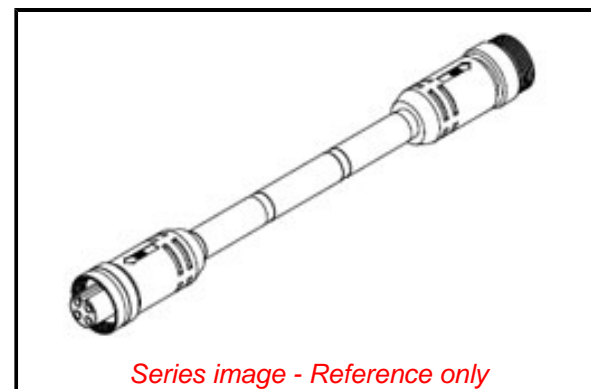

**PLEASE CHECK WWW.MOLEX.COM FOR LATEST PART INFORMATION**

**Part Number:** [1300640196](#)  
**Status:** **Active**  
**Overview:** BradPower Cordsets and Receptacles  
**Description:** BradPower D-Size (1 3/8"-M35) Double-Ended Cordset, 4 Poles, Female (Straight) to Male (Straight), 10 AWG, PVC Cable, 3.0m (9.84') Length

**Documents:**

[Drawing \(PDF\)](#) [RoHS Certificate of Compliance \(PDF\)](#)

**Agency Certification**

UL E258922

**General**

Product Family Industrial Cordsets  
 Series [130064](#)  
 Connector End A BradPower D-Size (1 3/8"-M35)  
 Connector End B BradPower D-Size (1 3/8"-M35)  
 IP Rating IP67  
 Material - Contact Copper Alloy  
 Overview [BradPower Cordsets and Receptacles](#)  
 Product Name BradPower D-Size  
 Protocol EtherNet  
 Region Europe  
 Type Double Ended  
 UPC 78678855747

**Physical**

Cable Diameter 5.08mm (.200")  
 Cable Length 3.0m (9.84')  
 Color - Cable Jacket Gray  
 Coupling Style Threaded  
 Gender Female-Male  
 Keyway Single  
 LED Indicator No  
 Material - Cable Jacket PVC  
 Material - Connector Body PVC  
 Material - Coupling Nut Anodized Aluminum  
 Material - Plating Mating Gold  
 Orientation Straight to Straight  
 Poles 4  
 Temperature Range - Operating -20°C to +105°C  
 Wire Size AWG 10  
 Wire/Cable Type ST00W, TC-ER Direct Burial

**Electrical**

Current - Maximum per Contact 25.0A  
 Voltage - Maximum 600V

**Material Info**

Engineering Number CC4030A48M030

**Reference - Drawing Numbers**

Sales Drawing SD-130064-065

*Series image - Reference only*