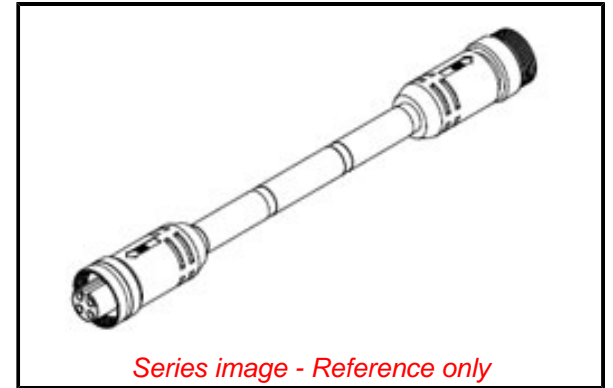

PLEASE CHECK WWW.MOLEX.COM FOR LATEST PART INFORMATION

Part Number: [1300640206](#)
Status: **Active**
Overview: BradPower Cordsets and Receptacles
Description: BradPower D-Size (1 3/8"-M35) Double-Ended Cordset, 4 Poles, Female (Straight) to Male (Straight), 10 AWG, PVC Cable, 4.0m (13.12') Length

Documents:

[Drawing \(PDF\)](#) [RoHS Certificate of Compliance \(PDF\)](#)

Agency Certification

UL E258922

General

Product Family	Industrial Cordsets
Series	130064
Connector End A	BradPower D-Size (1 3/8"-M35)
Connector End B	BradPower D-Size (1 3/8"-M35)
IP Rating	IP67
Material - Contact	Copper Alloy
Overview	BradPower Cordsets and Receptacles
Product Name	BradPower D-Size
Protocol	EtherNet
Region	Europe
Type	Double Ended
UPC	78678882499

Physical

Cable Diameter	5.08mm (.200")
Cable Length	4.0m (13.12')
Color - Cable Jacket	Gray
Coupling Style	Threaded
Gender	Female-Male
Keyway	Single
LED Indicator	No
Material - Cable Jacket	PVC
Material - Connector Body	PVC
Material - Coupling Nut	Anodized Aluminum
Material - Plating Mating	Gold
Orientation	Straight to Straight
Poles	4
Temperature Range - Operating	-20°C to +105°C
Wire Size AWG	10
Wire/Cable Type	STOOW, TC-ER Direct Burial

Electrical

Current - Maximum per Contact	25.0A
Voltage - Maximum	600V

Material Info

Engineering Number CC4030A48M040

Reference - Drawing Numbers

Sales Drawing SD-130064-065

Series image - Reference only

EU ELV