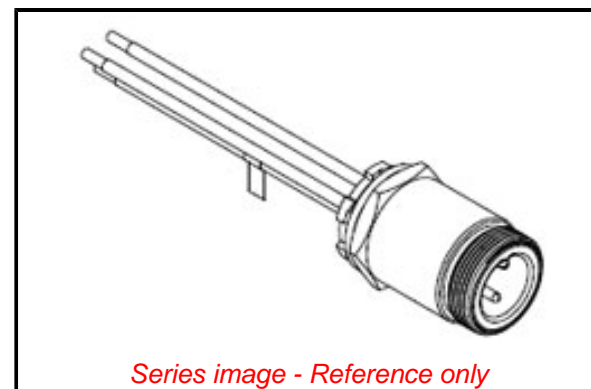

PLEASE CHECK WWW.MOLEX.COM FOR LATEST PART INFORMATION

Part Number: [1300660170](#)
Status: **Active**
Overview: BradPower Cordsets and Receptacles
Description: BradPower D-Size (1 3/8"-M35) Brad Power Receptacle, 4 Poles, Male, 1/2" - 14 NPT, 10/1 AWG, 0.50m (1.64') Length

Documents:

[Drawing (PDF)](#) [RoHS Certificate of Compliance (PDF)](#)

Agency Certification

UL E258922

General

Product Family Industrial Receptacles
Series [130066](#)
IP Rating IP67
Overview [BradPower Cordsets and Receptacles](#)
Product Name BradPower D-Size
Type Single Ended (pigtail)
UPC 78678858949

Physical

Coupling Type External Thread
Gender Male
Keyway Single
Length 0.50m
Material - Component Black Anodized Aluminum
Mounting Thread Size 1/2" - 14 NPT
Net Weight 255.000/g
Orientation Straight
Panel Mount Front
Poles 4
Temperature Range - Operating -20°C to +90°C
Wire Size AWG 10
Wire/Cable Type THHN

Electrical

Current - Maximum per Contact 25.0A
Voltage - Maximum 600V

Material Info

Engineering Number CR4006A30M005

Reference - Drawing Numbers

Sales Drawing SD-130066-054-001

Series image - Reference only

EU ELV

Not Relevant

EU RoHS

Not Reviewed

REACH SVHC

Not Reviewed

Halogen-Free

Status

Not Reviewed

For more information, please visit [Contact US](#)

China ROHS

Not Reviewed

ELV

Not Relevant

RoHS Phthalates

Not Reviewed

Search Parts in this Series

[130066 Series](#)