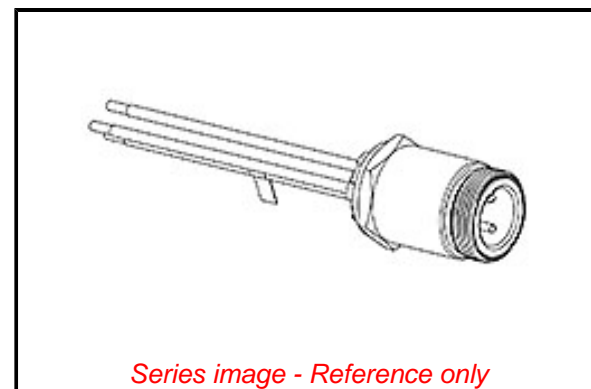

PLEASE CHECK WWW.MOLEX.COM FOR LATEST PART INFORMATION

Part Number: [1300660236](#)
Status: **Active**
Overview: BradPower Cordsets and Receptacles
Description: BradPower D-Size (1 3/8"-M35) Receptacle, 1/2" - 14 NPT, 4 Poles, Male (Straight) to 10 AWG Leads, 0.5m (19.7") Length

Documents:

[Drawing (PDF)](#) [RoHS Certificate of Compliance (PDF)](#)

Agency Certification

UL E258922

General

Product Family Industrial Receptacles
Series [130066](#)
IP Rating IP67
Overview [BradPower Cordsets and Receptacles](#)
Product Name BradPower D-Size
Type Single Ended (pigtail)
UPC 78172501821

Physical

Coupling Type External Thread
Gender Male
Keyway Single
Length 0.50m
Material - Component Clear Anodized Aluminum
Mounting Thread Size 1/2" - 14 NPT
Net Weight 44.000/g
Orientation Straight
Panel Mount Front
Poles 4
Temperature Range - Operating -20° to +90°C
Wire Size AWG 10
Wire/Cable Type UL 1015

Electrical

Current - Maximum per Contact 32.0A
Voltage - Maximum 600V

Solder Process Data

Lead-freeProcess Capability N/A

Material Info

Engineering Number CR4006A76M005

Reference - Drawing Numbers

Sales Drawing SD-130066-006-001

EU ELV

Not Relevant

EU RoHS

Compliant

REACH SVHC

Not Reviewed

Halogen-Free

Status

Not Reviewed

For more information, please visit [Contact US](#)

China ROHS

ELV

RoHS Phthalates

China RoHS

Green Image

Not Relevant

Not Contained

Search Parts in this Series

[130066 Series](#)