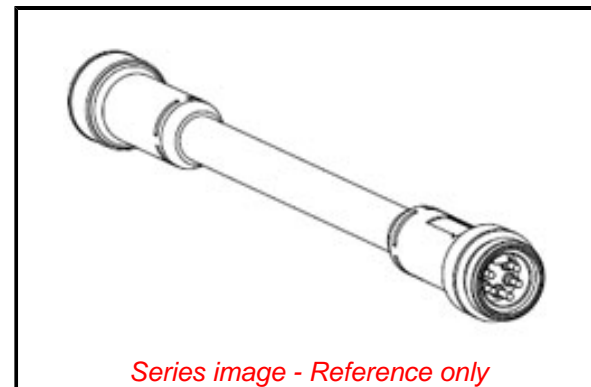

PLEASE CHECK WWW.MOLEX.COM FOR LATEST PART INFORMATION

Part Number: [1300250076](#)
Status: **Active**
Overview: [Brad Mini-Change Connectors](#)
Description: Mini-Change Double-Ended Cordset, 5 Poles, Male (Straight) to Female (Straight), 15 and 18 AWG, DeviceNet Thick (Trunk) Cable, 6.0m (19.68') Length

Documents:

[Drawing (PDF)](#) [RoHS Certificate of Compliance (PDF)](#)

Agency Certification

CSA LR6837
UL E152210

General

Product Family Industrial Cordsets
Series [130025](#)
Connector End A Mini-Change
Connector End B Mini-Change
IP Rating IP67
Material - Contact Copper Alloy
Overview [Brad Mini-Change Connectors](#)
Product Name DeviceNet Trunk, Mini-Change
Region Europe
Type Double Ended
UPC 78678829919

Physical

Cable Diameter 12.10mm (.480")
Cable Length 6.0m (19.68')
Color - Cable Jacket Gray
Coupling Style Threaded
Gender Female-Male
Keyway Single
LED Indicator No
Material - Cable Jacket PVC
Material - Connector Body PVC
Material - Coupling Nut Die-Cast Zinc
Material - Plating Mating Gold
Net Weight 1143.709/g
Orientation Straight to Straight
Poles 5
Temperature Range - Operating -20°C to +80°C
Wire Size AWG 15, 18
Wire/Cable Type N/A

Electrical

Current - Maximum per Contact 4.0A
Voltage - Maximum 300V AC/DC

Material Info

Engineering Number DN11A-M060

Reference - Drawing Numbers

Sales Drawing 1300250051-000, SD-130025-001

Series image - Reference only

EU ELV

Not Relevant

EU RoHS

Compliant with Exemption 6(c)

REACH SVHC

Not Contained Per - ECHA_01_2020 (16 January 2020)

Halogen-Free

Status

Not Low-Halogen

For more information, please visit [Contact US](#)

China ROHS

50 Image

ELV

Not Relevant

RoHS Phthalates

Not Contained

Search Parts in this Series

[130025 Series](#)